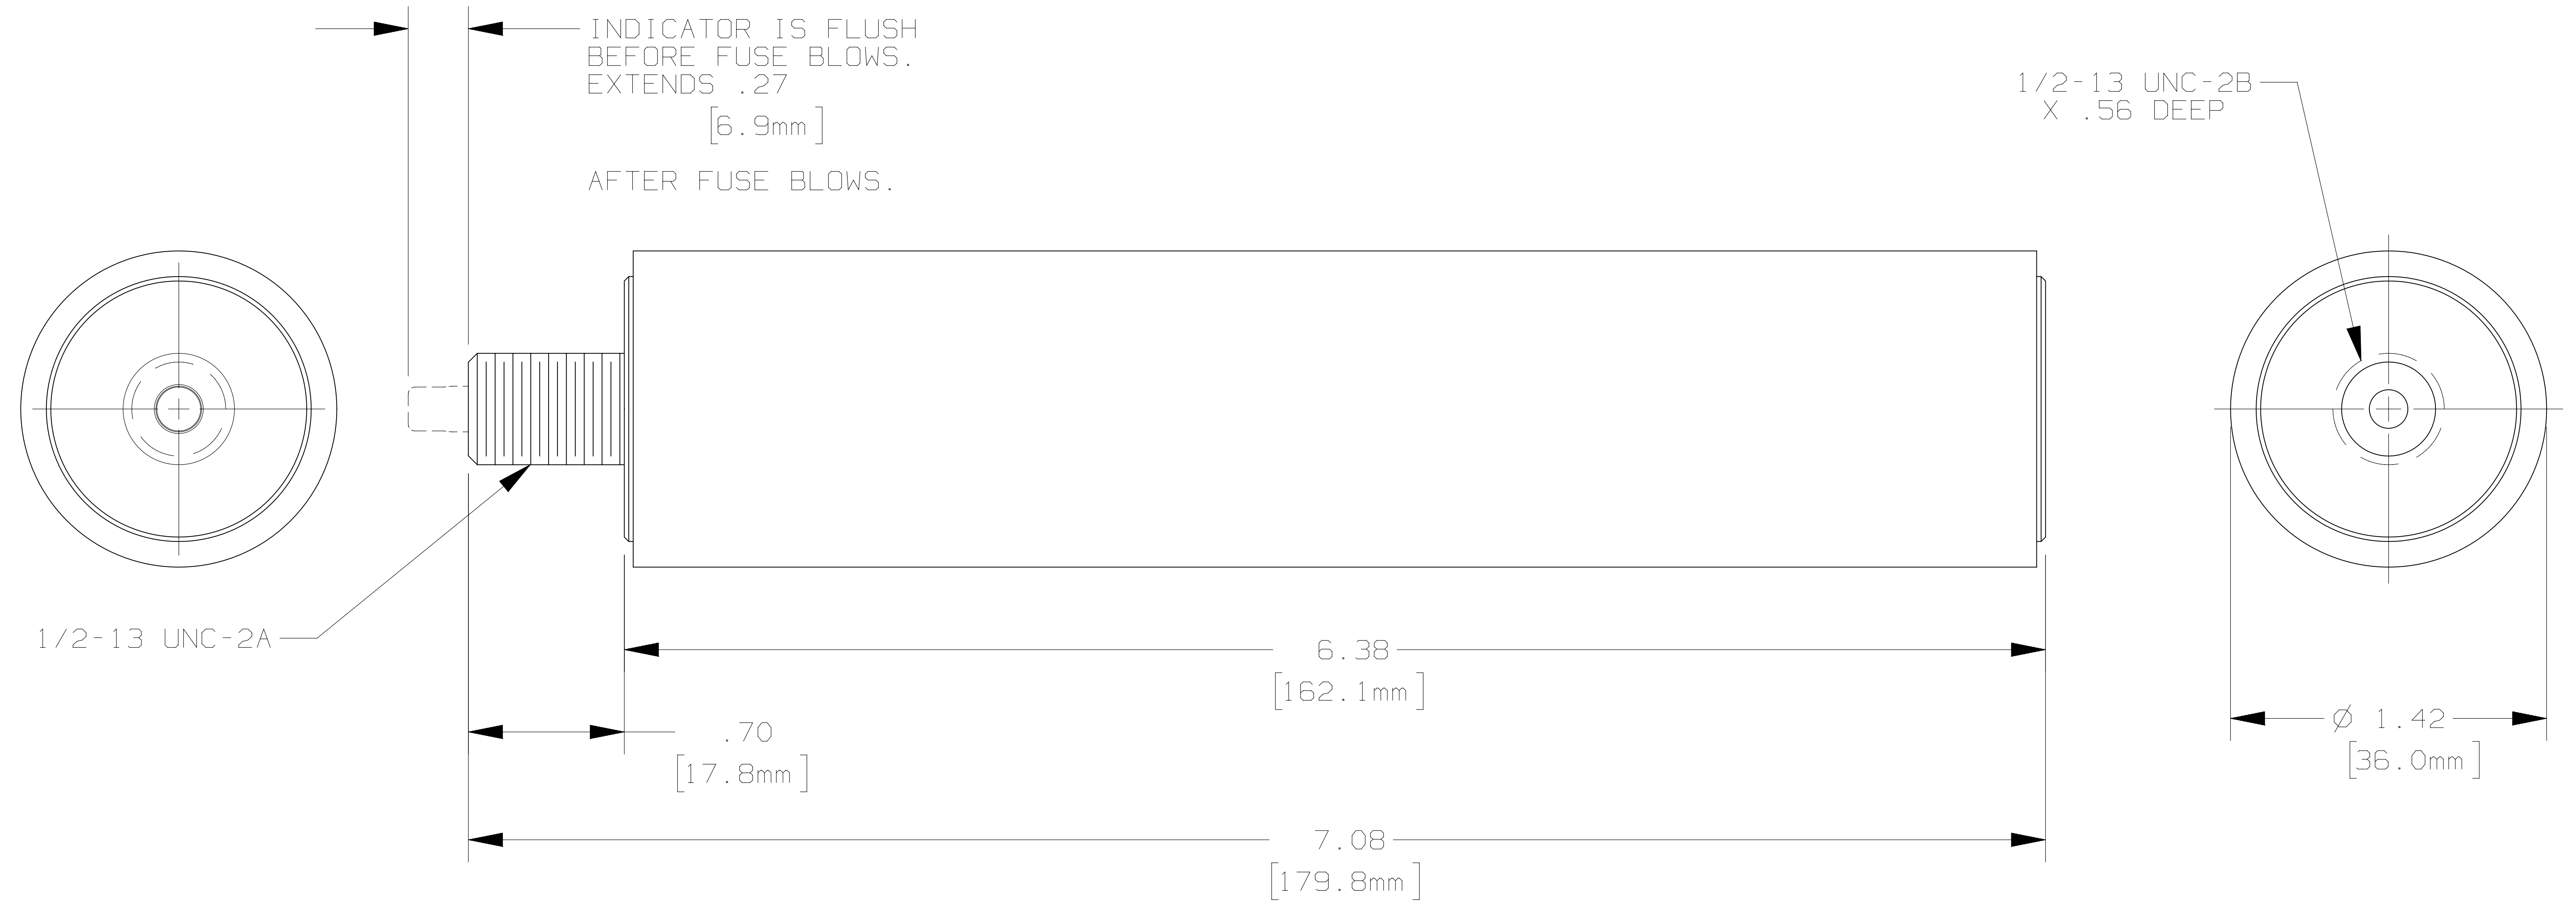

REV	DATE	ECO	DESCRIPTION	BY	CK	APP
-	4/26/04	NA	INITIAL RELEASE	ELO	NA	NA

MERSEN USA NEWBURYPORT-MA, LLC  
 374 MERRIMAC STREET  
 NEWBURYPORT, MA 01950

A150C(25-200)-10  
 MEDIUM VOLTAGE CAPACITOR FUSE  
 25-200A 1.5kV

OUTLINE DIMENSIONS  
 NOT TO BE USED FOR PRODUCTION

701047

PRODUCT MANAGER  
 SIGN:  
 DATE:

DESIGN ENGINEER  
 SIGN:  
 DATE: