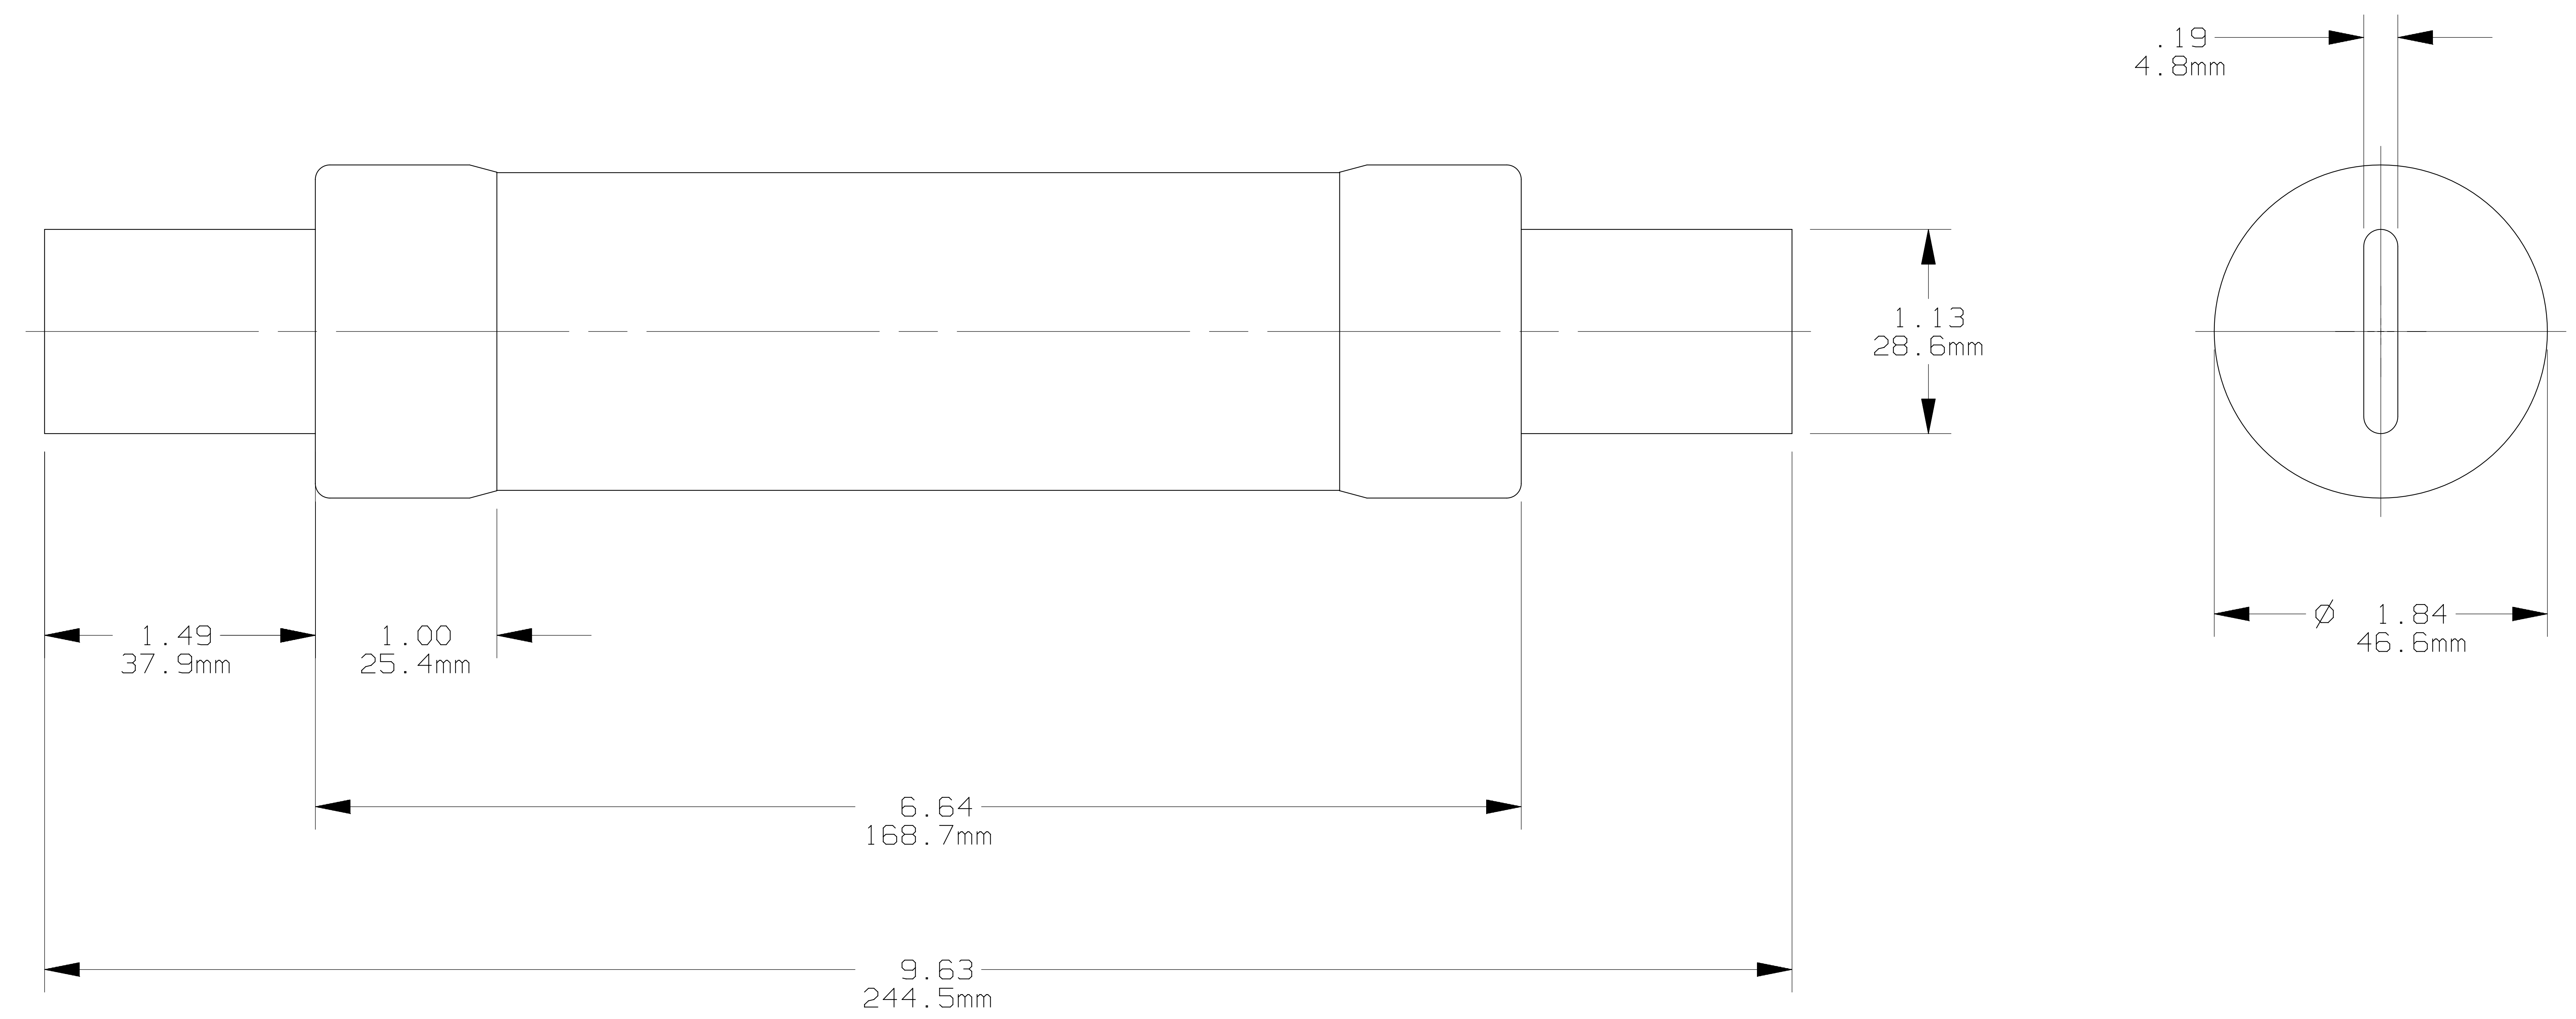

REV	DATE	ECO	DESCRIPTION	BY	CK	APP
-	11/21/07	NA	INITIAL RELEASE	JMM	NA	NA

MERSEN USA NEWBURYPORT-MA, LLC
374 MERRIMAC STREET
NEWBURYPORT, MA 01950

OTS(110-200)

OUTLINE DIMENSIONS
NOT TO BE USED FOR PRODUCTION

CLASS K5: ONE-TIME FUSE

110-200A 600V

701419

PRODUCT MANAGER

DESIGN ENGINEER

SIGN:
DATE:

SIGN:
DATE: