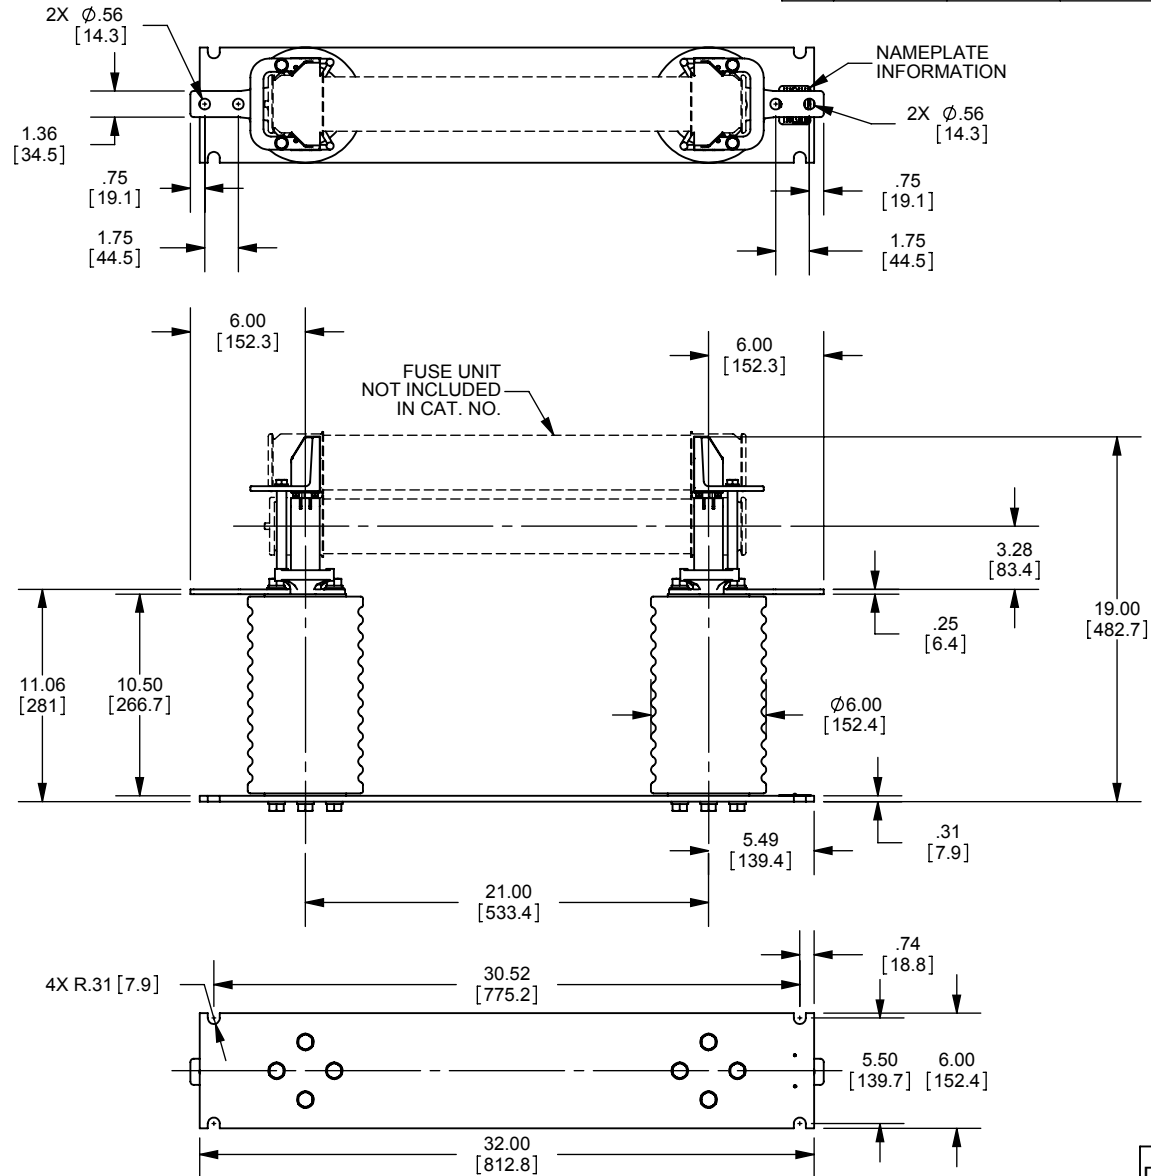

REV.	DATE	ECO	DESCRIPTION	BY	CK	APP
-	4/4/11	N/A	INITIAL RELEASE	RB	N/A	N/A

DIMENSIONS IN [] ARE MILLIMETERS

MERSEN USA NEWBURYPORT-MA, LLC
374 MERRIMAC STREET
NEWBURYPORT, MA 01950

9F61AHM401
FUSE SUPPORT
EKO-1DD
25.8kV MAX 150kV BIL

OUTLINE DIMENSIONS
NOT TO BE USED FOR PRODUCTION

701564

PRODUCT MANAGER

DESIGN ENGINEER

SIGN:

SIGN:

DATE:

DATE: