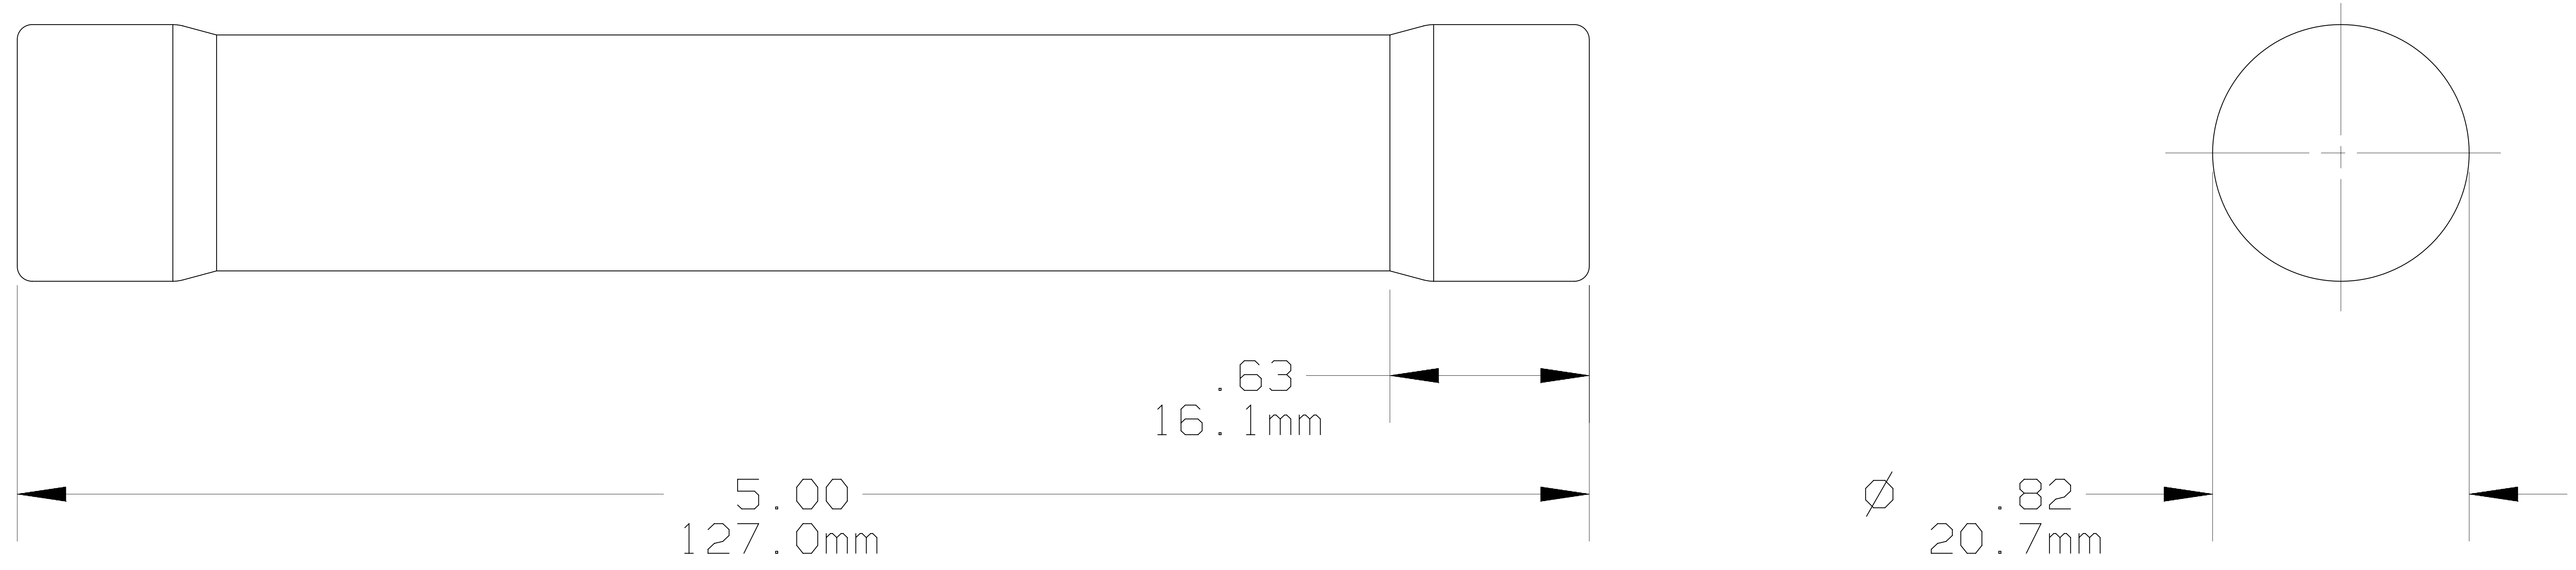

REV	DATE	ECO	DESCRIPTION	BY	CK	APP
-	11-30-10	NA	INITIAL RELEASE	LDB	NA	NA

MERSEN

MERSEN USA NEWBURYPORT-MA, LLC
374 MERRIMAC STREET
NEWBURYPORT, MA 01950

NRS(1-30)

OUTLINE DIMENSIONS
NOT TO BE USED FOR PRODUCTION

PRODUCT MANAGER

DESIGN ENGINEER

ONE TIME

SIGN:
DATE:

SIGN:
DATE:

1-30A 600V

701584