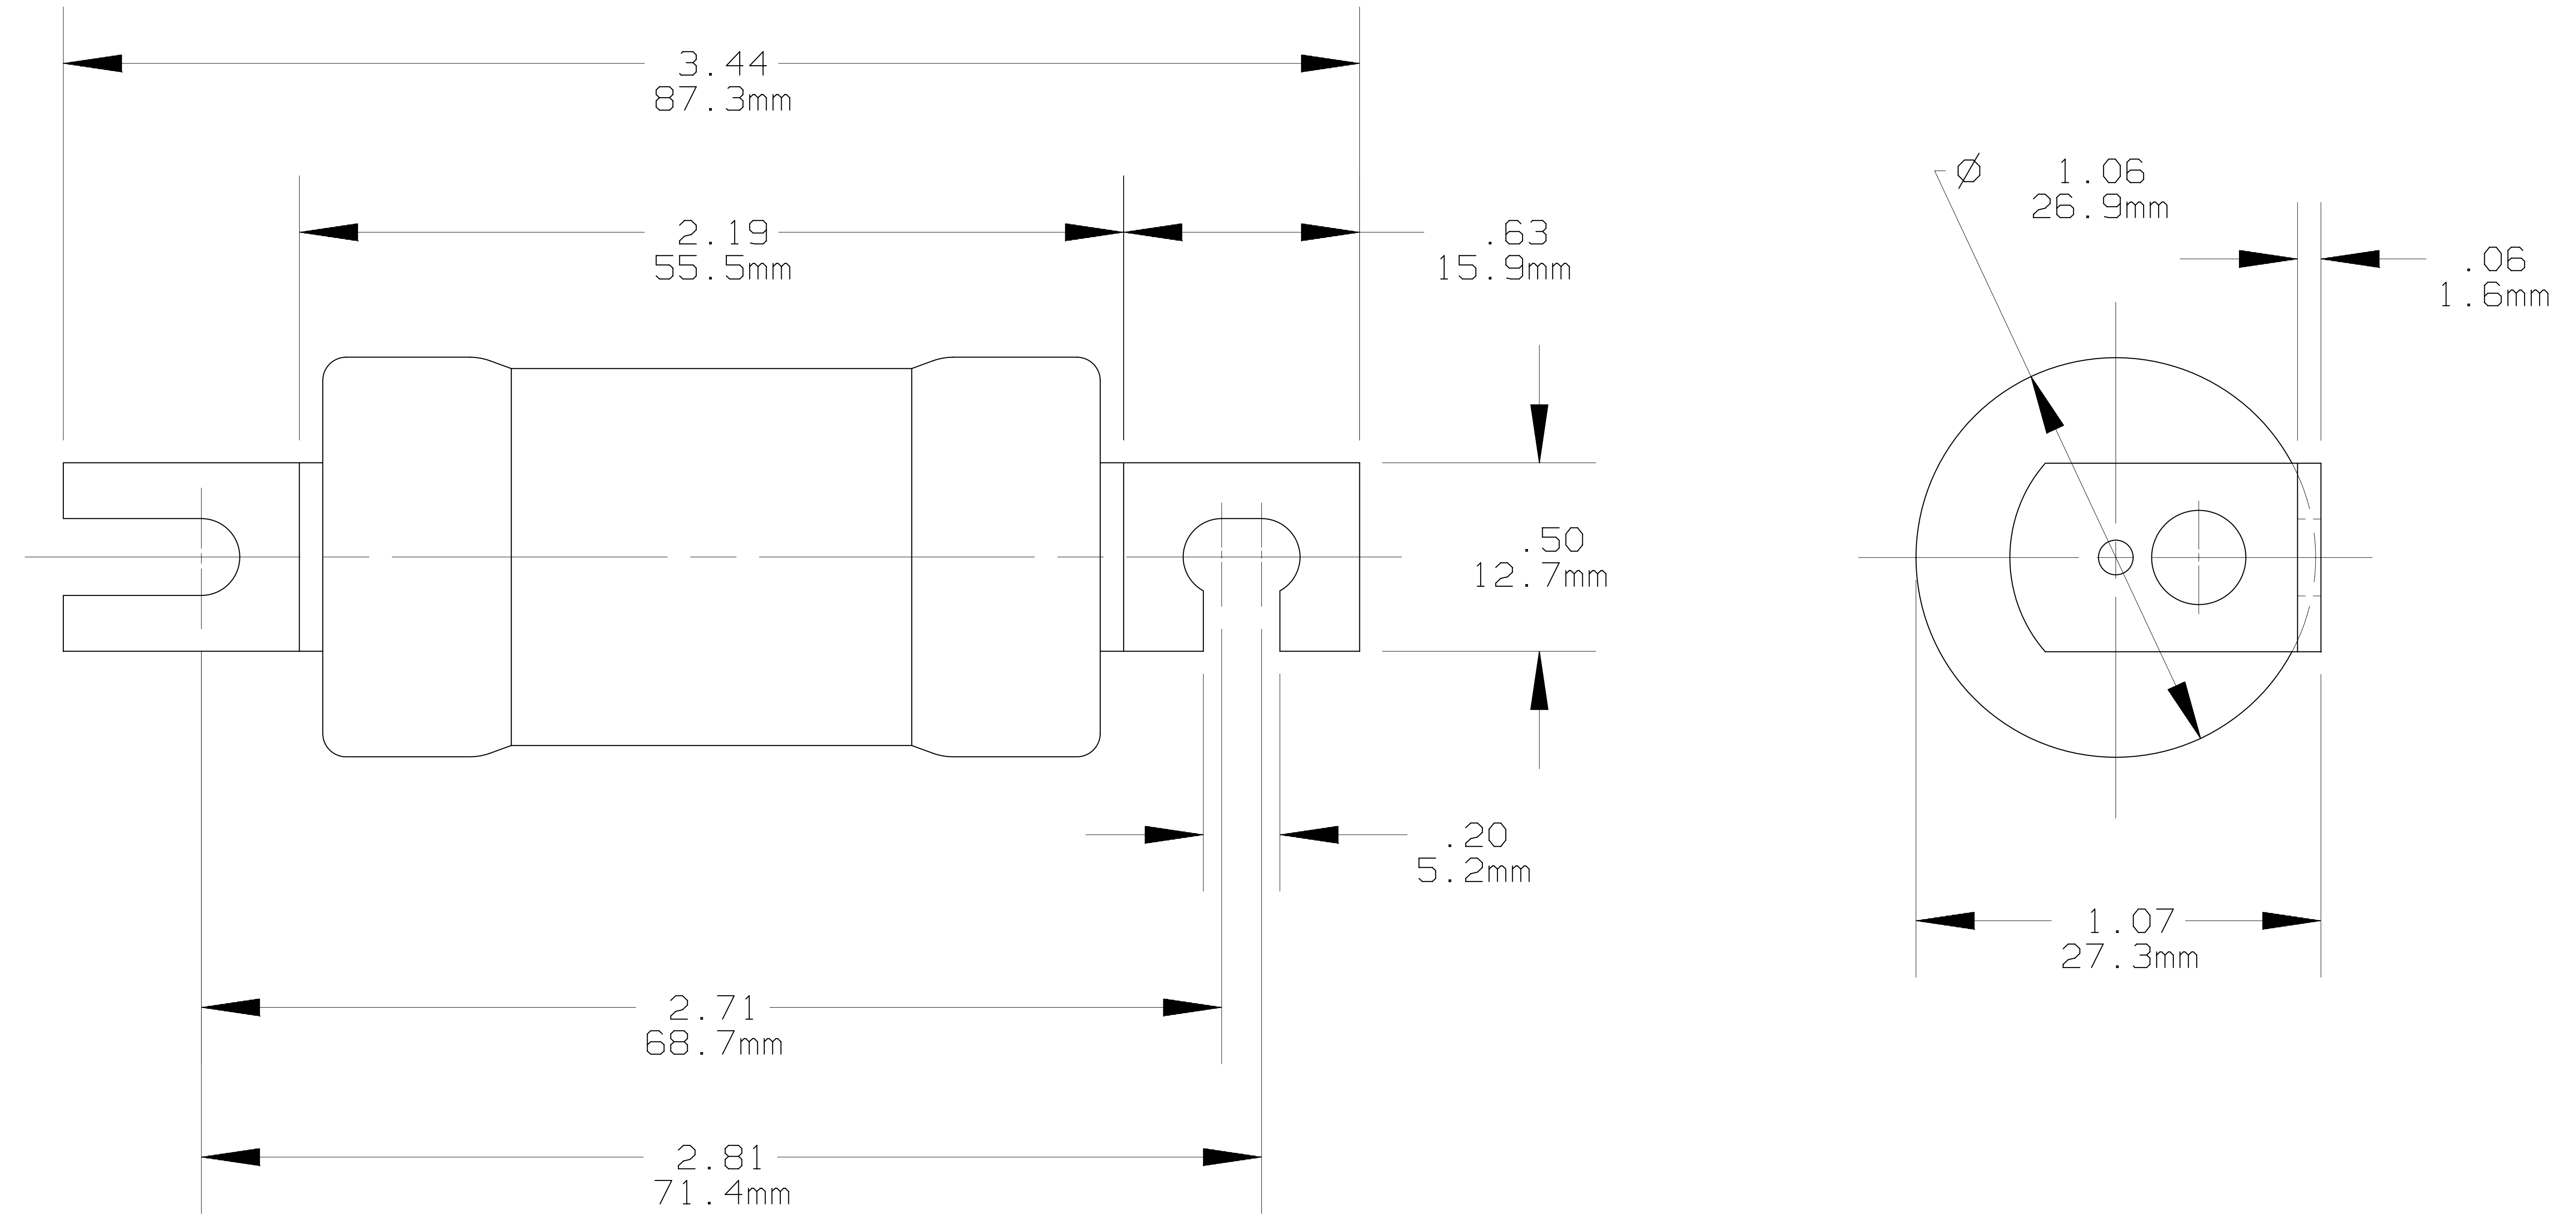

REV	DATE	ECO	DESCRIPTION	BY	CK	APP
-	11/30/10	NA	INITIAL RELEASE	GDR	NA	NA

MERSEN USA NEWBURYPORT-MA, LLC
374 MERRIMAC STREET
NEWBURYPORT, MA 01950

FES(35-60)

OUTLINE DIMENSIONS
NOT TO BE USED FOR PRODUCTION

PRODUCT MANAGER

DESIGN ENGINEER

CLASS C FORM II

SIGN:
DATE:

SIGN:
DATE:

35-60A 600VAC .460VDC

701587