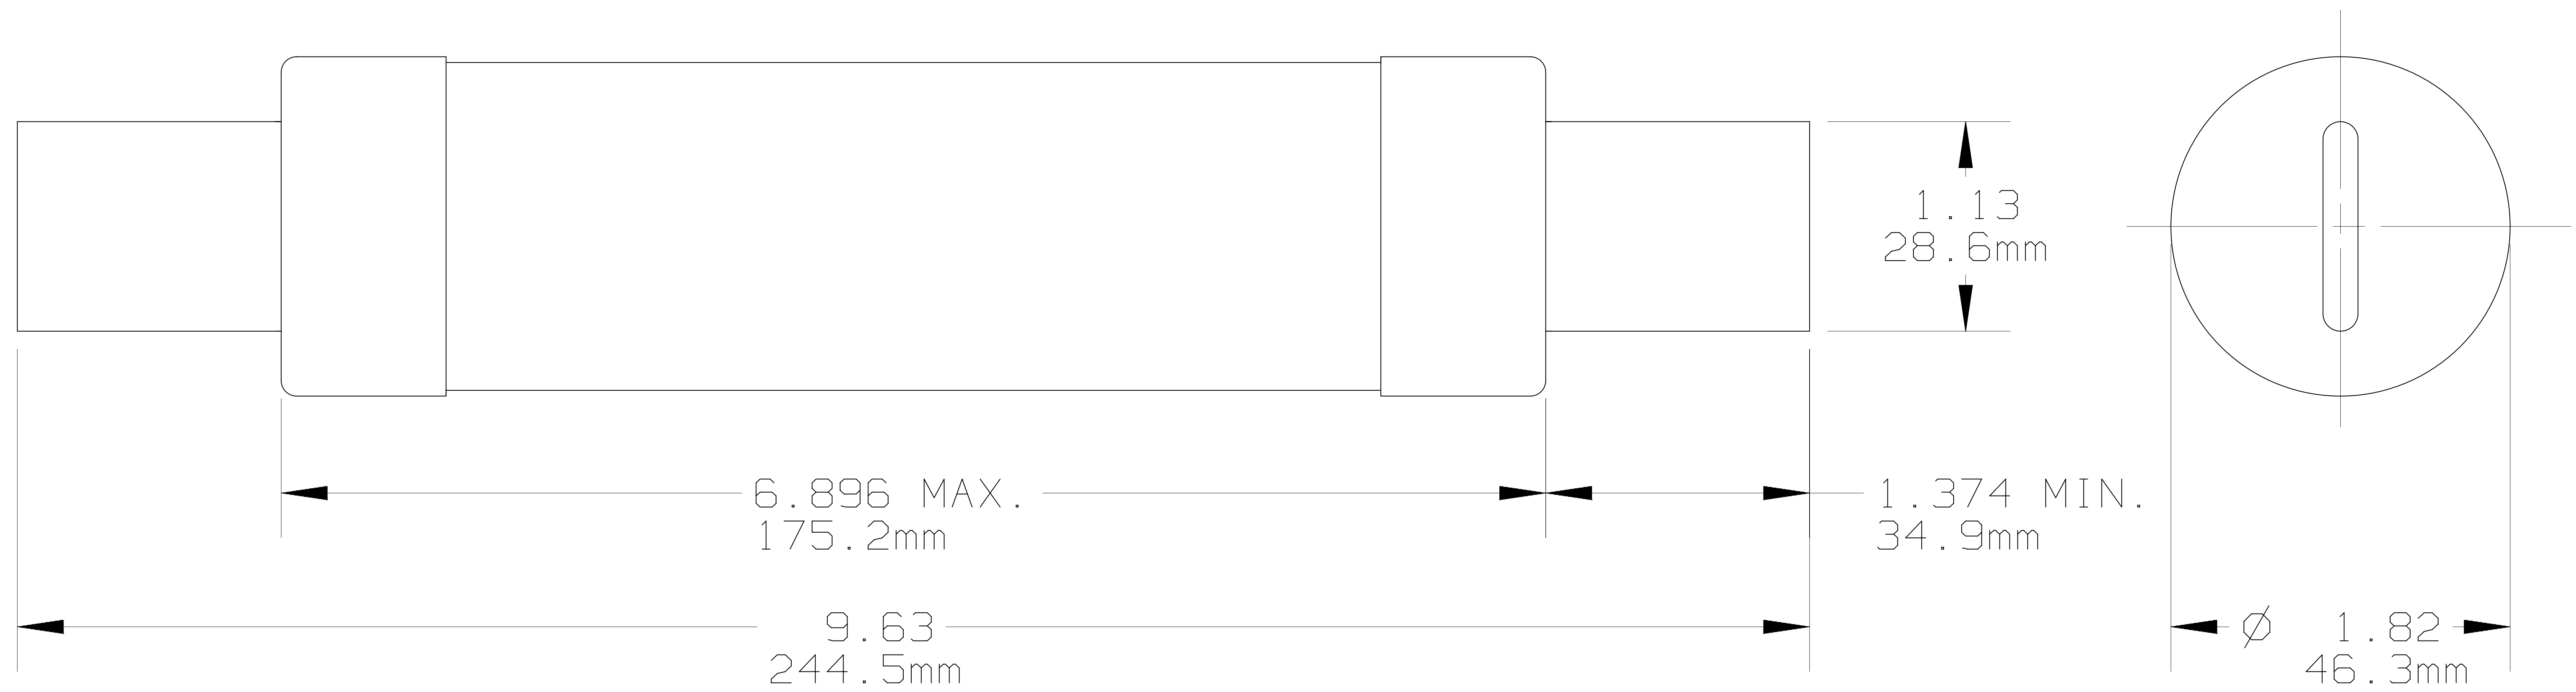

REV	DATE	ECO	DESCRIPTION	BY	CK	APP
-	12-1-10	NA	INITIAL RELEASE	LDB	NA	NA

MERSEN USA NEWBURYPORT-MA, LLC
374 MERRIMAC STREET
NEWBURYPORT, MA 01950

NRS(110-200)

OUTLINE DIMENSIONS
NOT TO BE USED FOR PRODUCTION

PRODUCT MANAGER

DESIGN ENGINEER

ONE TIME

SIGN:

SIGN:

110-200A

600V

DATE:

DATE:

701589