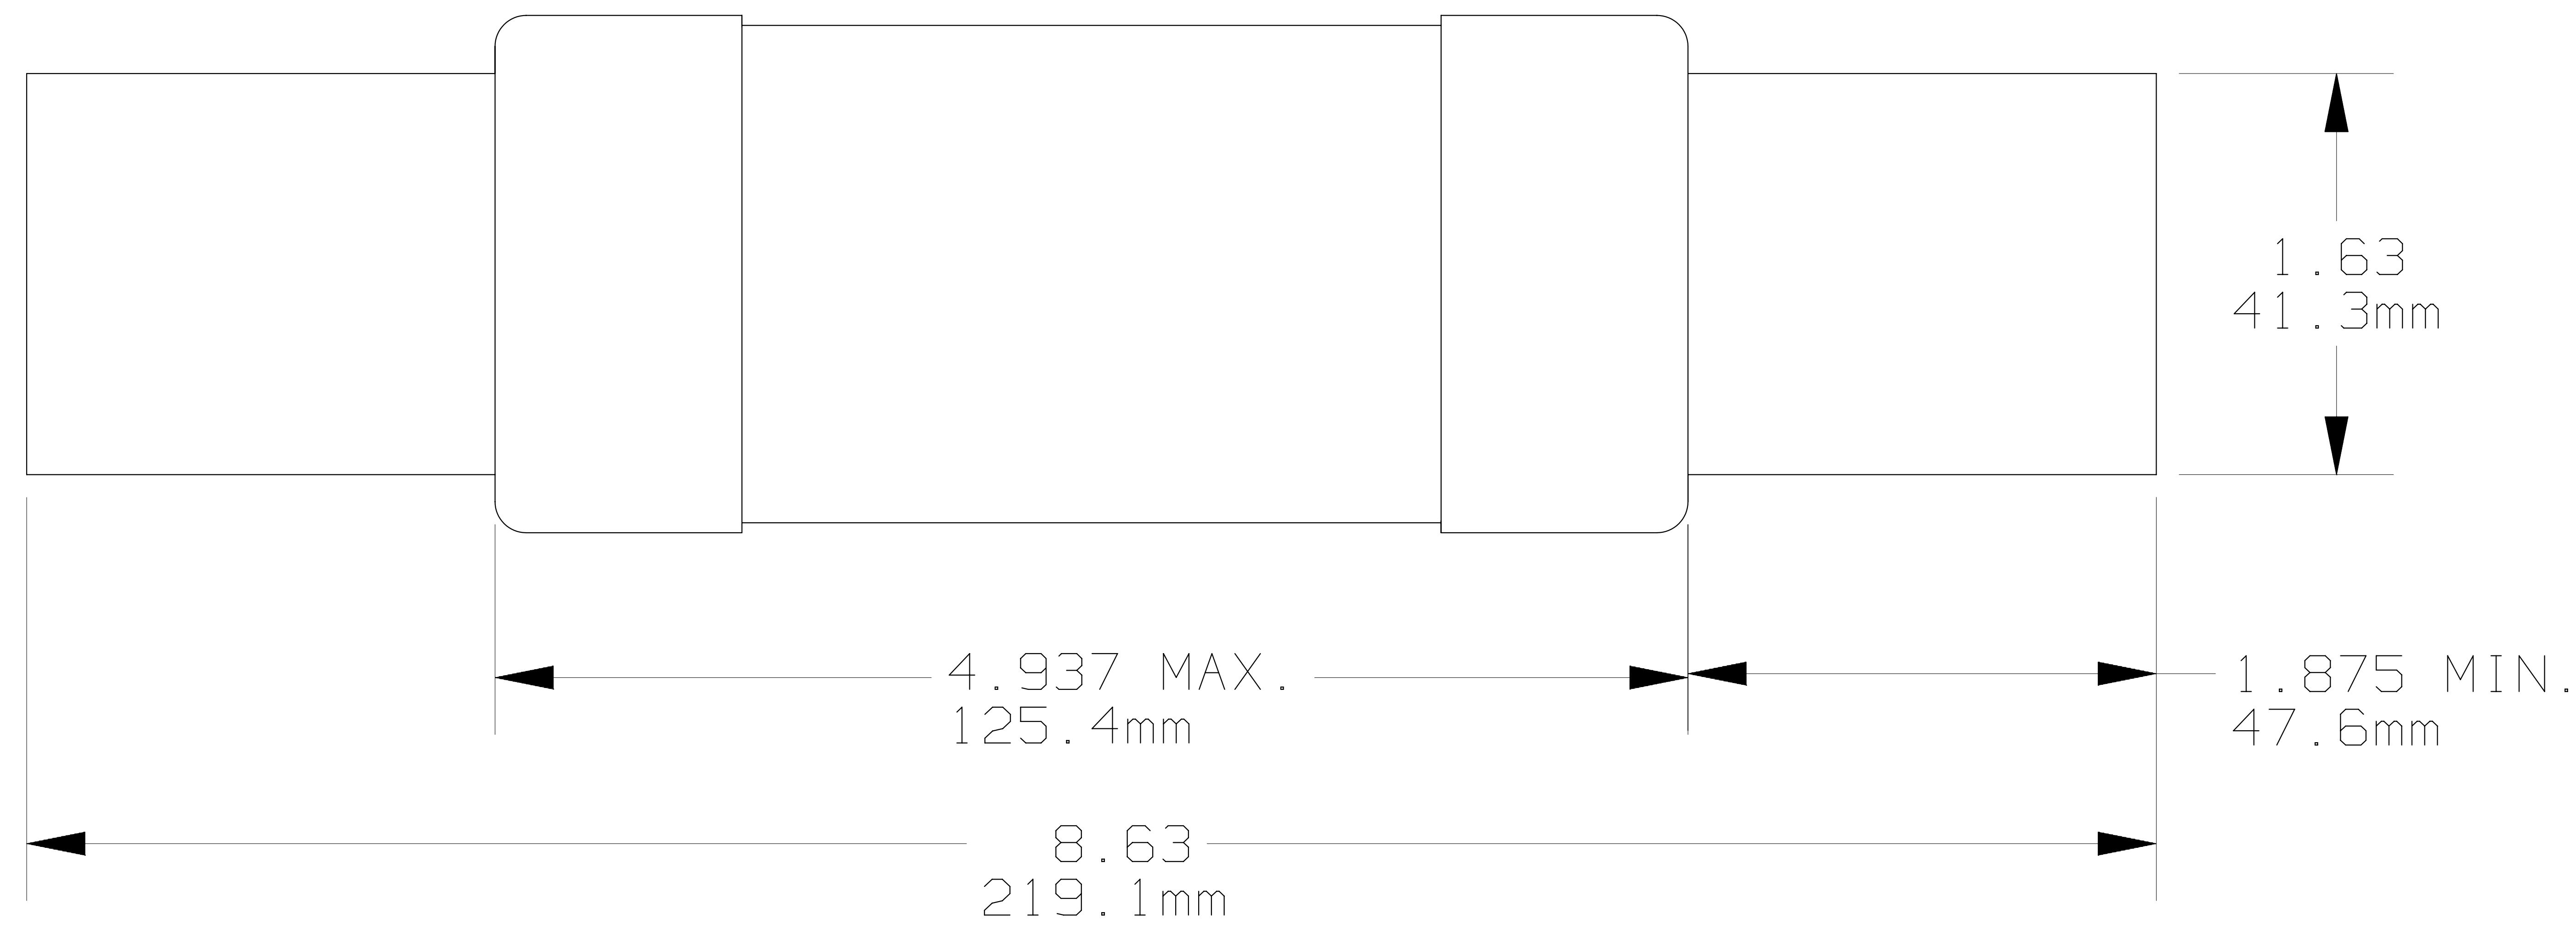

REV	DATE	ECO	DESCRIPTION	BY	CK	APP
-	12-13-10	NA	INITIAL RELEASE	LDB	NA	NA

merse

MERSEN USA NEWBURYPORT-MA, LLC
374 MERRIMAC STREET
NEWBURYPORT, MA 01950

NRN(225-400)

OUTLINE DIMENSIONS
NOT TO BE USED FOR PRODUCTION

PRODUCT MANAGER

DESIGN ENGINEER

ONE TIME

SIGN:

SIGN:

225-400A

250V

DATE:

DATE:

701612