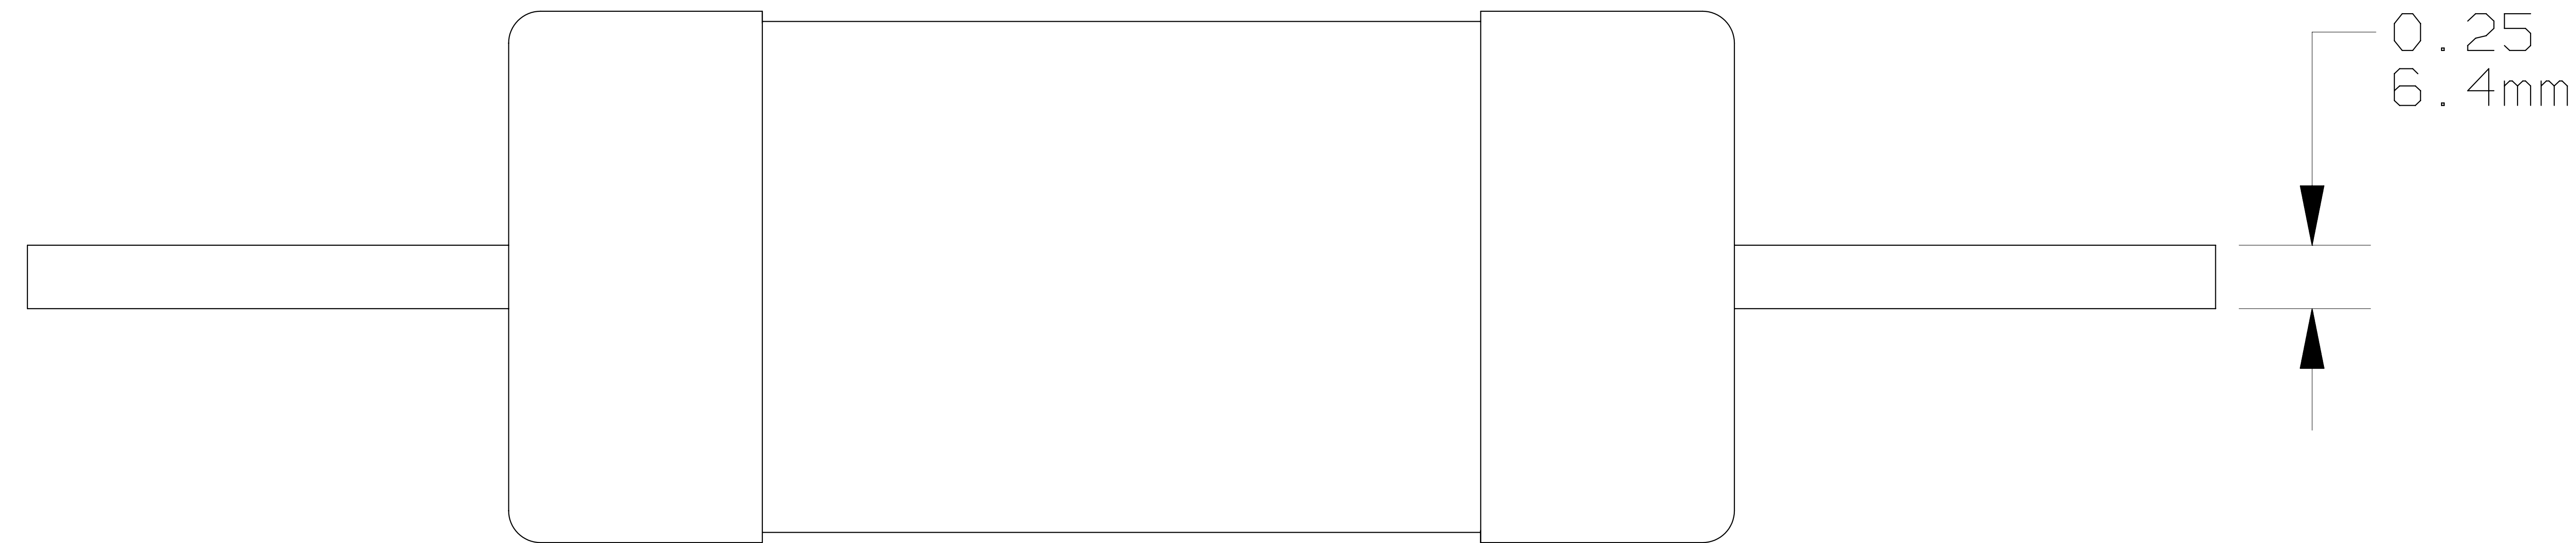

REV	DATE	ECO	DESCRIPTION	BY	CK	APP
-	12-13-10	NA	INITIAL RELEASE	LDB	NA	NA

**merse**

MERSEN USA NEWBURYPORT-MA, LLC  
374 MERRIMAC STREET  
NEWBURYPORT, MA 01950

NRN(225-400)

OUTLINE DIMENSIONS  
NOT TO BE USED FOR PRODUCTION

PRODUCT MANAGER

DESIGN ENGINEER

ONE TIME

SIGN:

SIGN:

225-400A

250V

DATE: