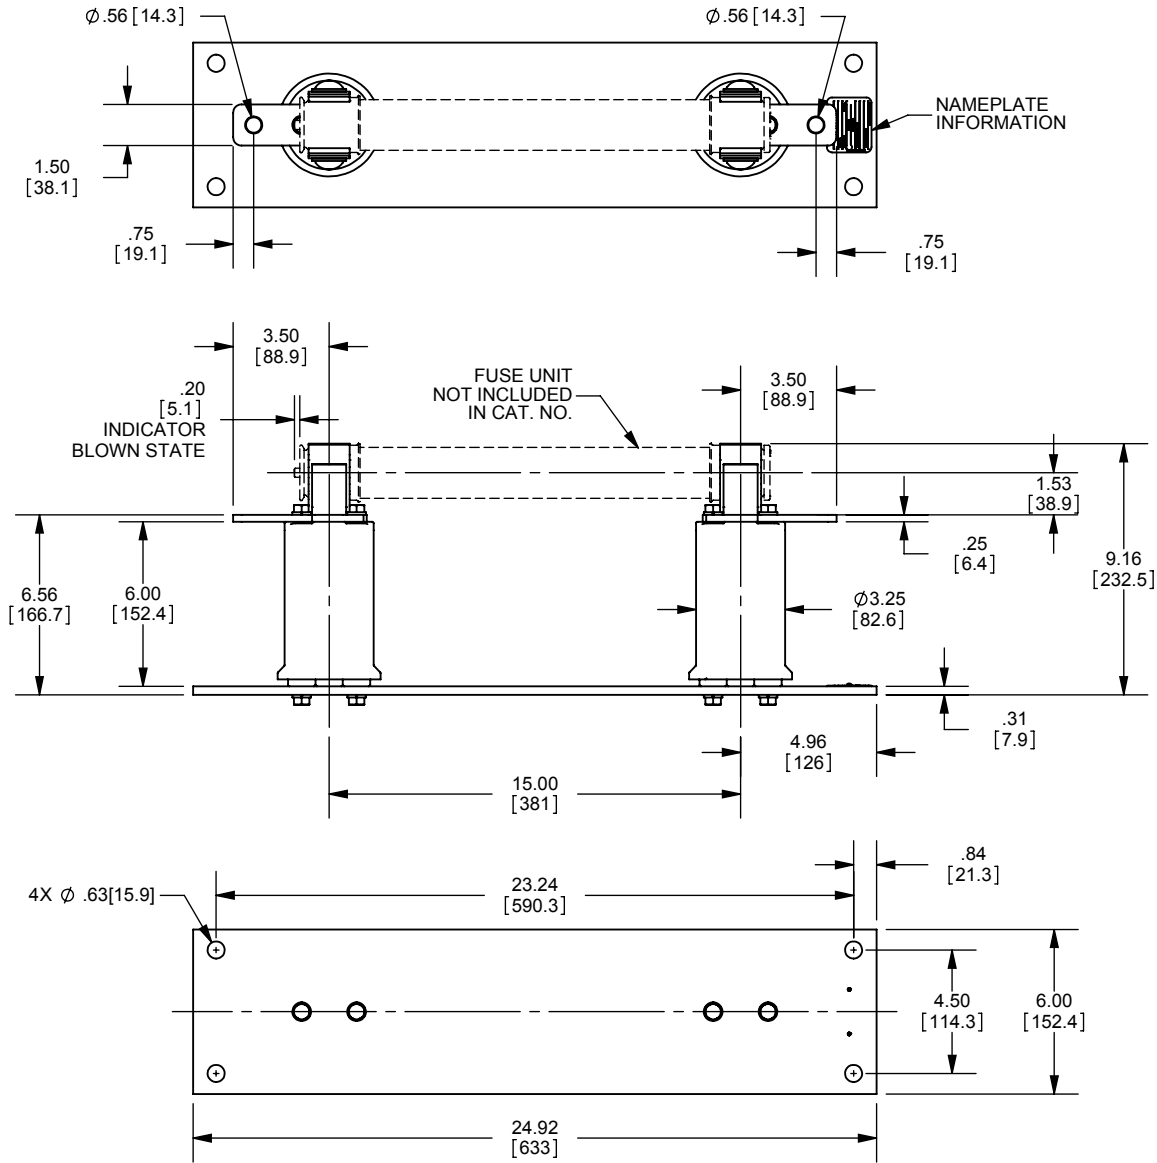

REV.	DATE	ECO	DESCRIPTION	BY	CK	APP
-	4/11/11	N/A	INITIAL RELEASE	RB	N/A	N/A

DIMENSIONS IN [] ARE MILLIMETERS

MERSEN USA NEWBURYPORT-MA, LLC
374 MERRIMAC STREET
NEWBURYPORT, MA 01950

**9F61AGG201
FUSE SUPPORT
EK-1C
15.5kV MAX 95kV BIL**

OUTLINE DIMENSIONS
NOT TO BE USED FOR PRODUCTION

701677

PRODUCT MANAGER

SIGN:

DATE:

DESIGN ENGINEER

SIGN:

DATE: