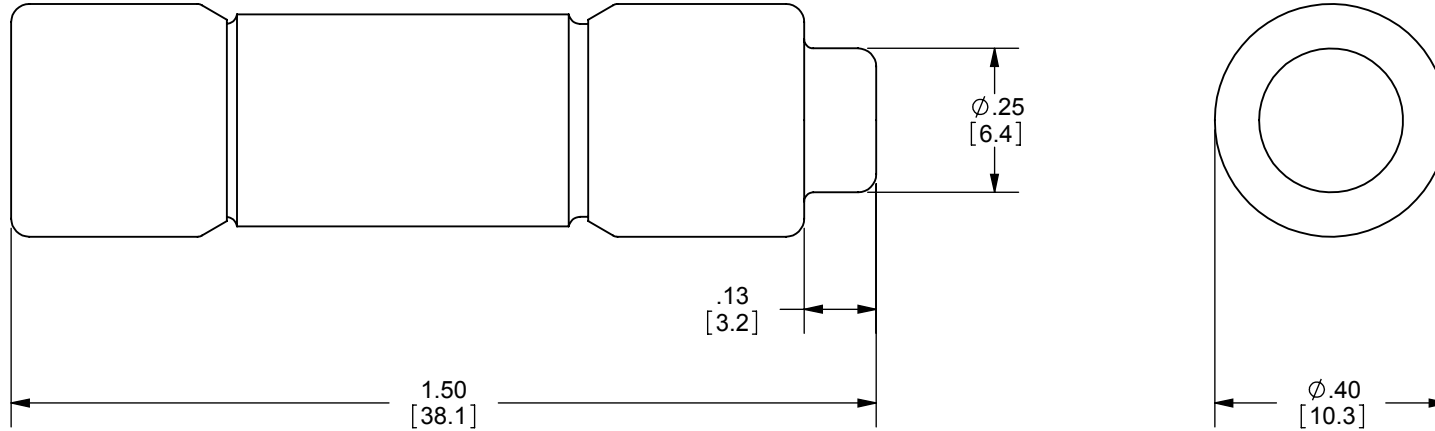

REV.	DATE	ECO	DESCRIPTION	BY	CK	APP
-	6/2/11	N/A	INITIAL RELEASE	GDR	N/A	N/A

DIMENSIONS IN [ ] ARE MILLIMETERS

MERSEN USA NEWBURYPORT-MA, LLC
374 MERRIMAC STREET
NEWBURYPORT, MA 01950

ATQR(1/10 - 30)

OUTLINE DIMENSIONS
NOT TO BE USED FOR PRODUCTION

FORM 600 CLASS CC TIME DELAY

PRODUCT MANAGER

DESIGN ENGINEER

SIGN:

SIGN:

DATE:

DATE:

1/10 - 30A 600V

701706