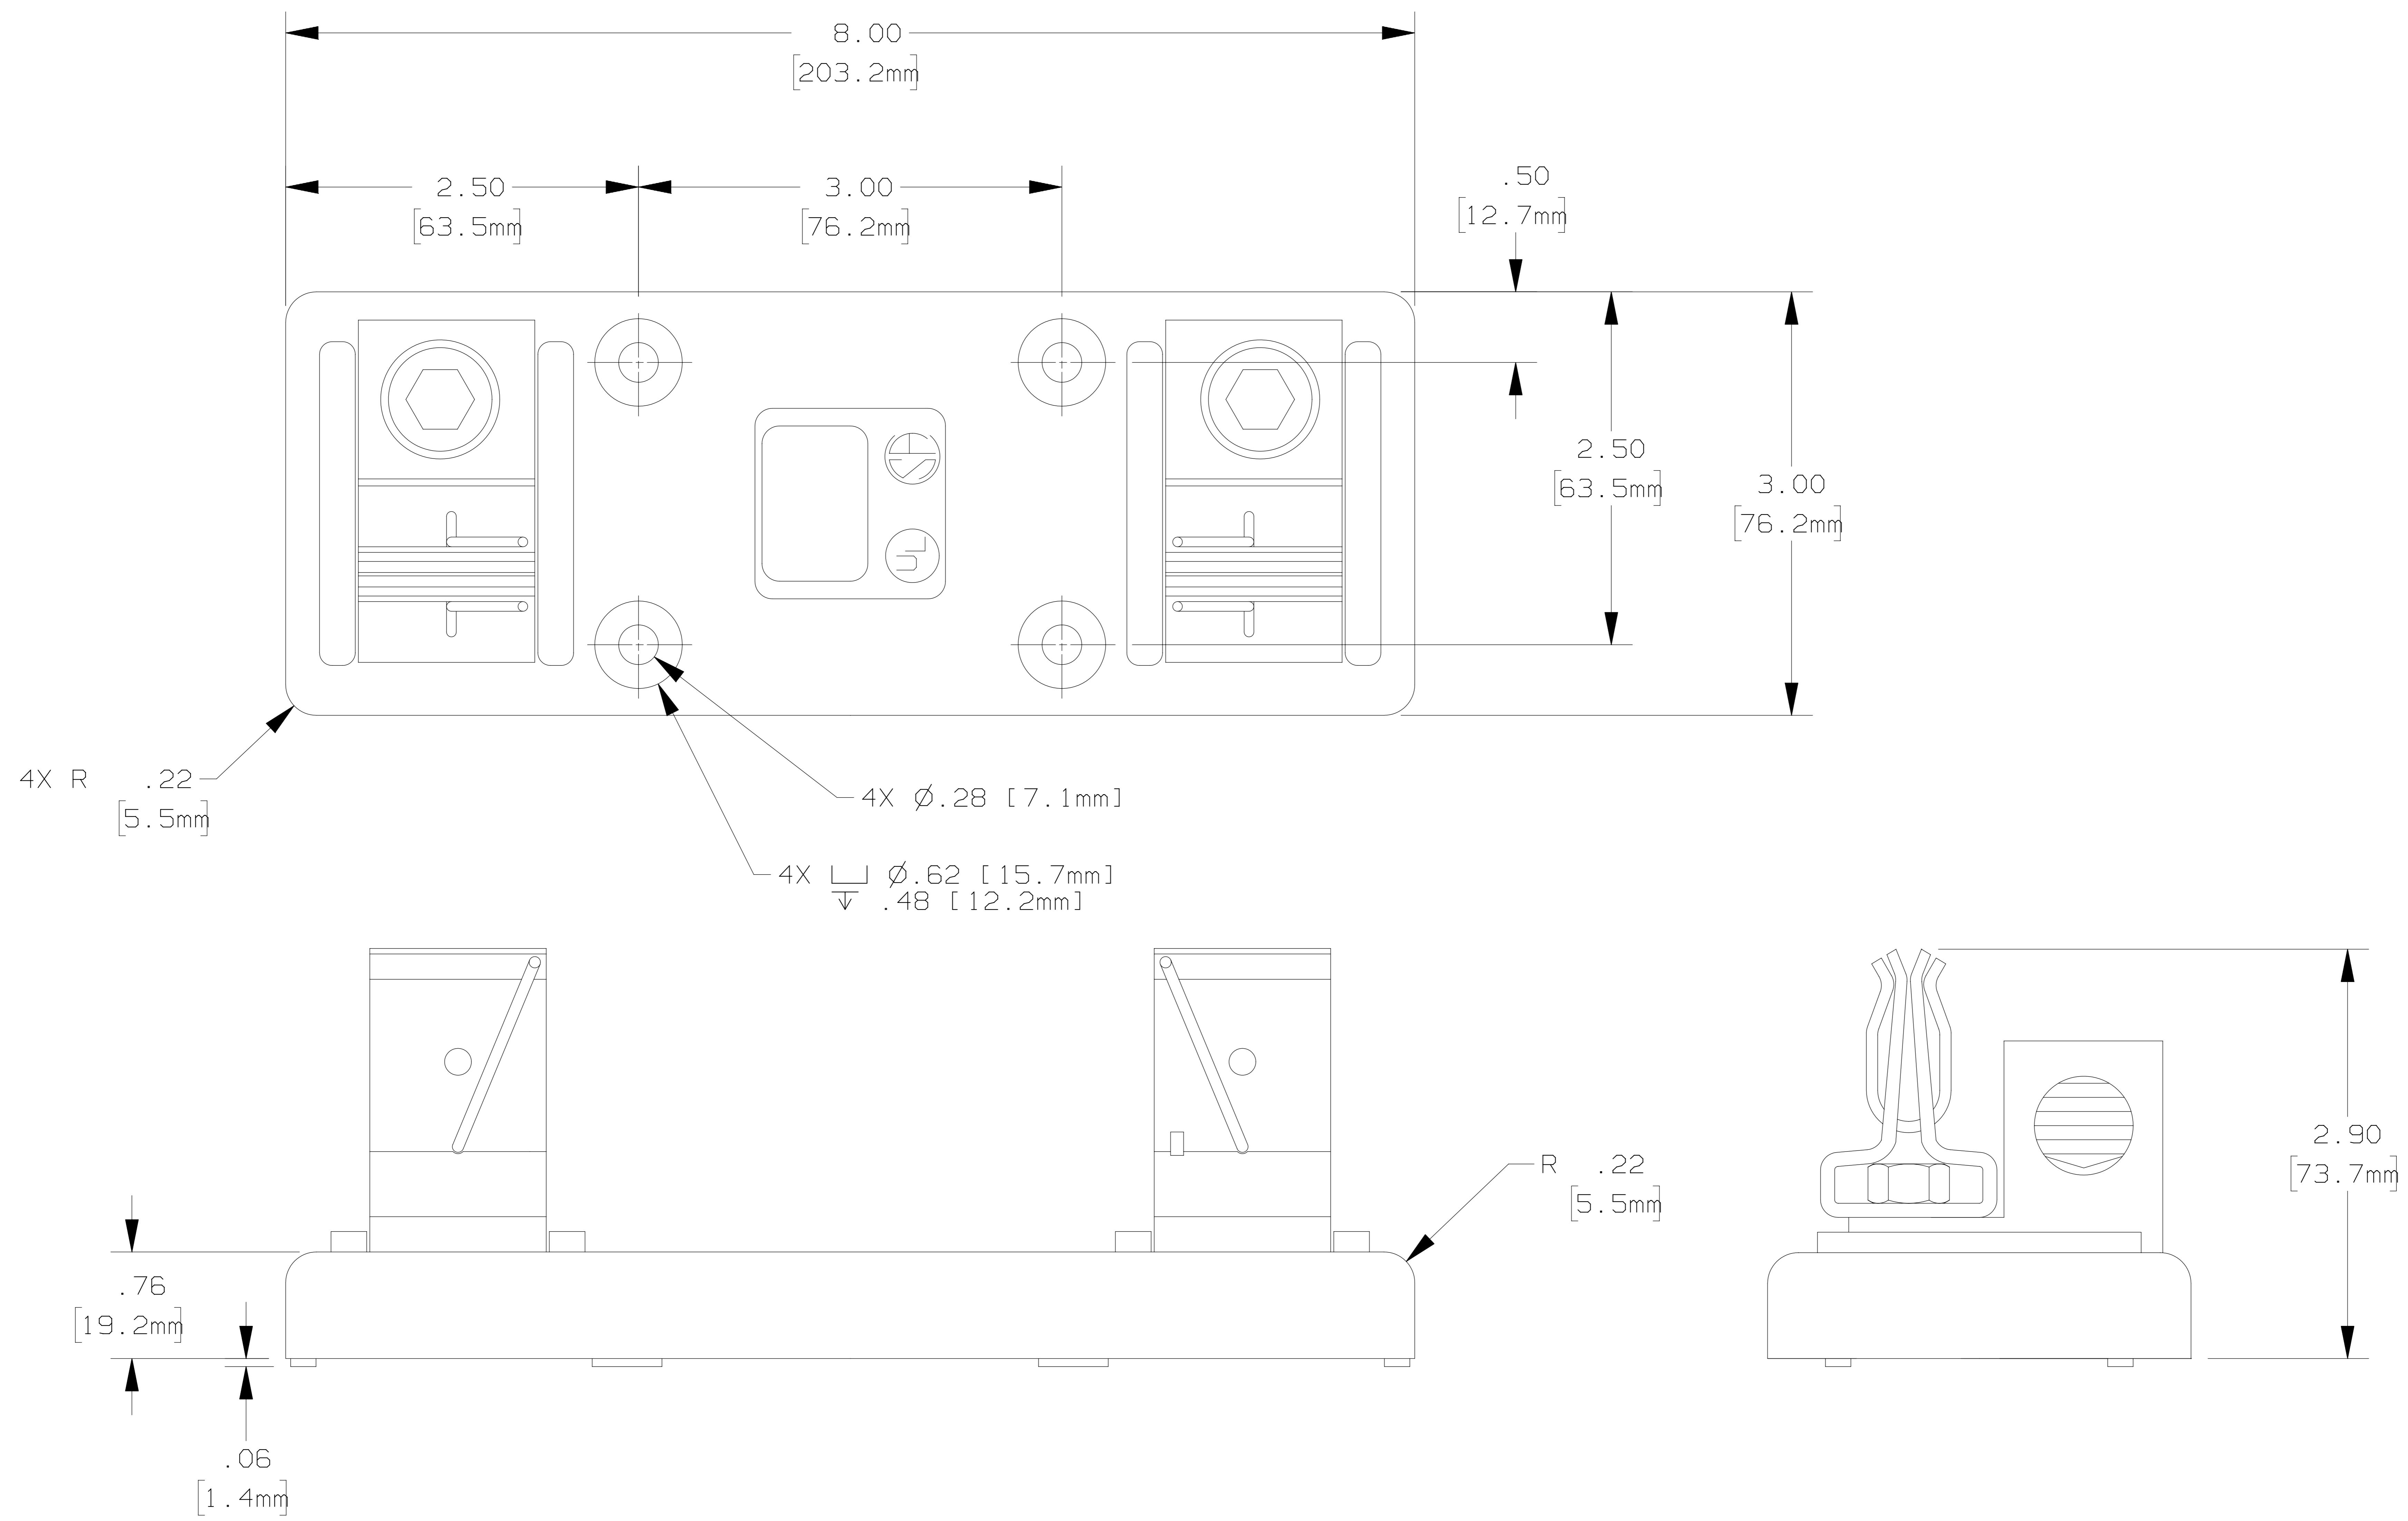

REV	DATE	ECO	DESCRIPTION	BY	CK	APP
-	9/6/11	NA	INITIAL RELEASE	GDR	NA	NA

MERSEN USA NEWBURYPORT-MA, LLC
374 MERRIMAC STREET
NEWBURYPORT, MA 01950

22001, 22051

OUTLINE DIMENSIONS
NOT TO BE USED FOR PRODUCTION

PRODUCT MANAGER

DESIGN ENGINEER

CLASS H, K FUSEHOLDER

SIGN:
DATE:

SIGN:
DATE:

200A 250V

701793