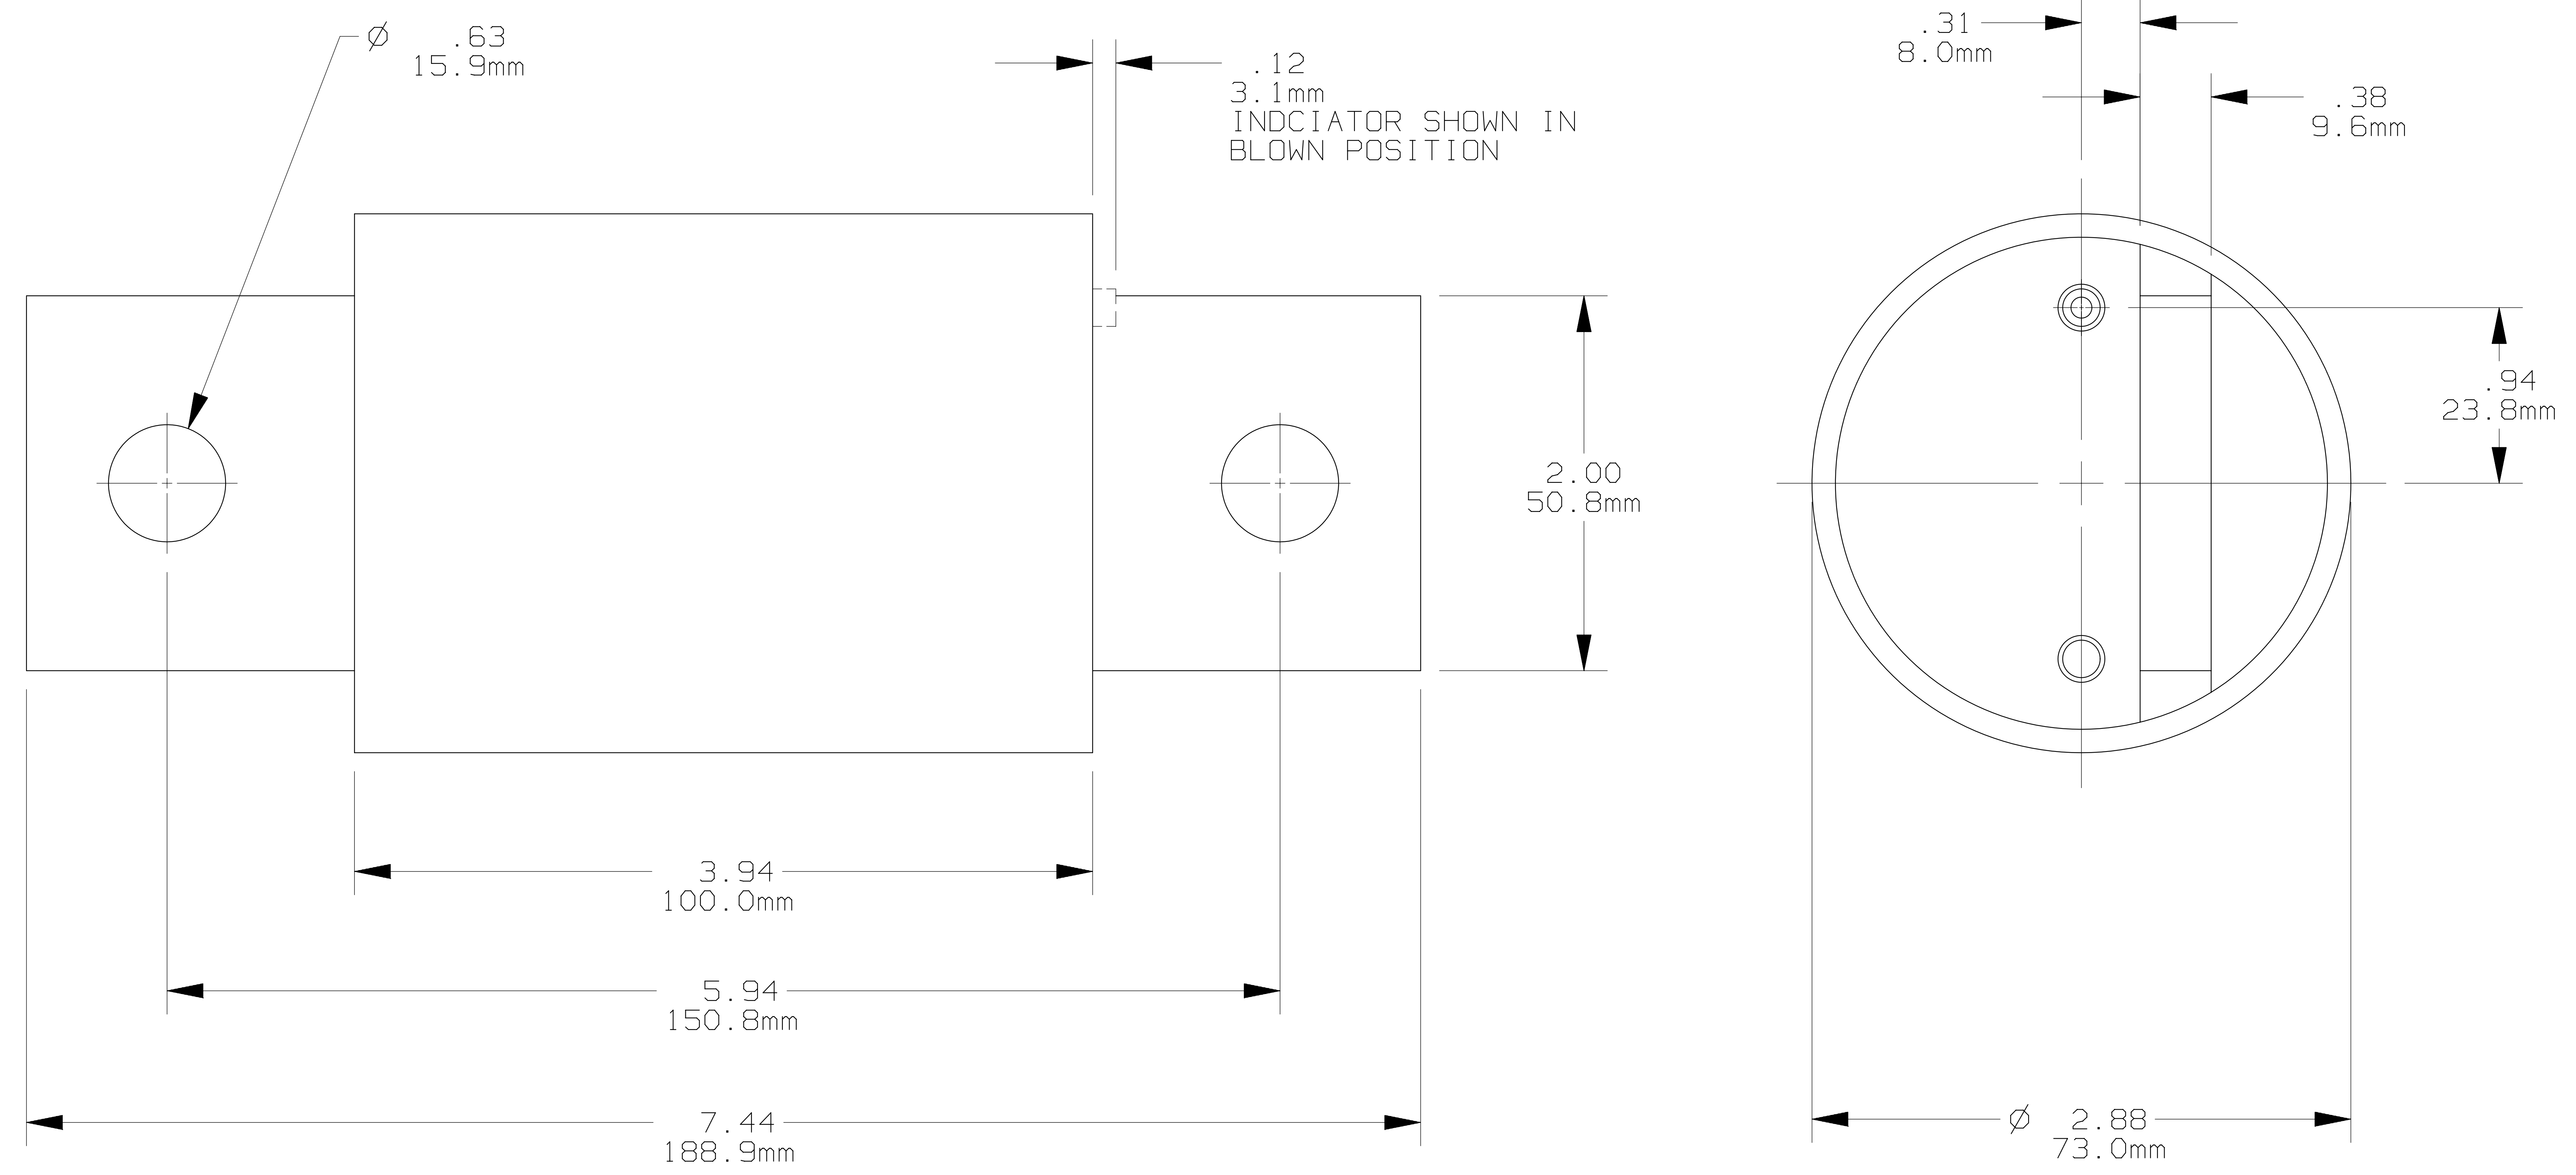

REV	DATE	ECO	DESCRIPTION	BY	CK	APP
-	10-11-11	NA	INITIAL RELEASE	LDB		(SEE ECO)

MERSEN USA NEWBURYPORT-MA, LLC
 374 MERRIMAC STREET
 NEWBURYPORT, MA 01950

A100P(650-800)-4TI
 FORM 101 TYPE 4TI
 650A-800A 1000V

OUTLINE DIMENSIONS
 NOT TO BE USED FOR PRODUCTION

701826

PRODUCT MANAGER
 SIGN:
 DATE:

DESIGN ENGINEER
 SIGN:
 DATE: