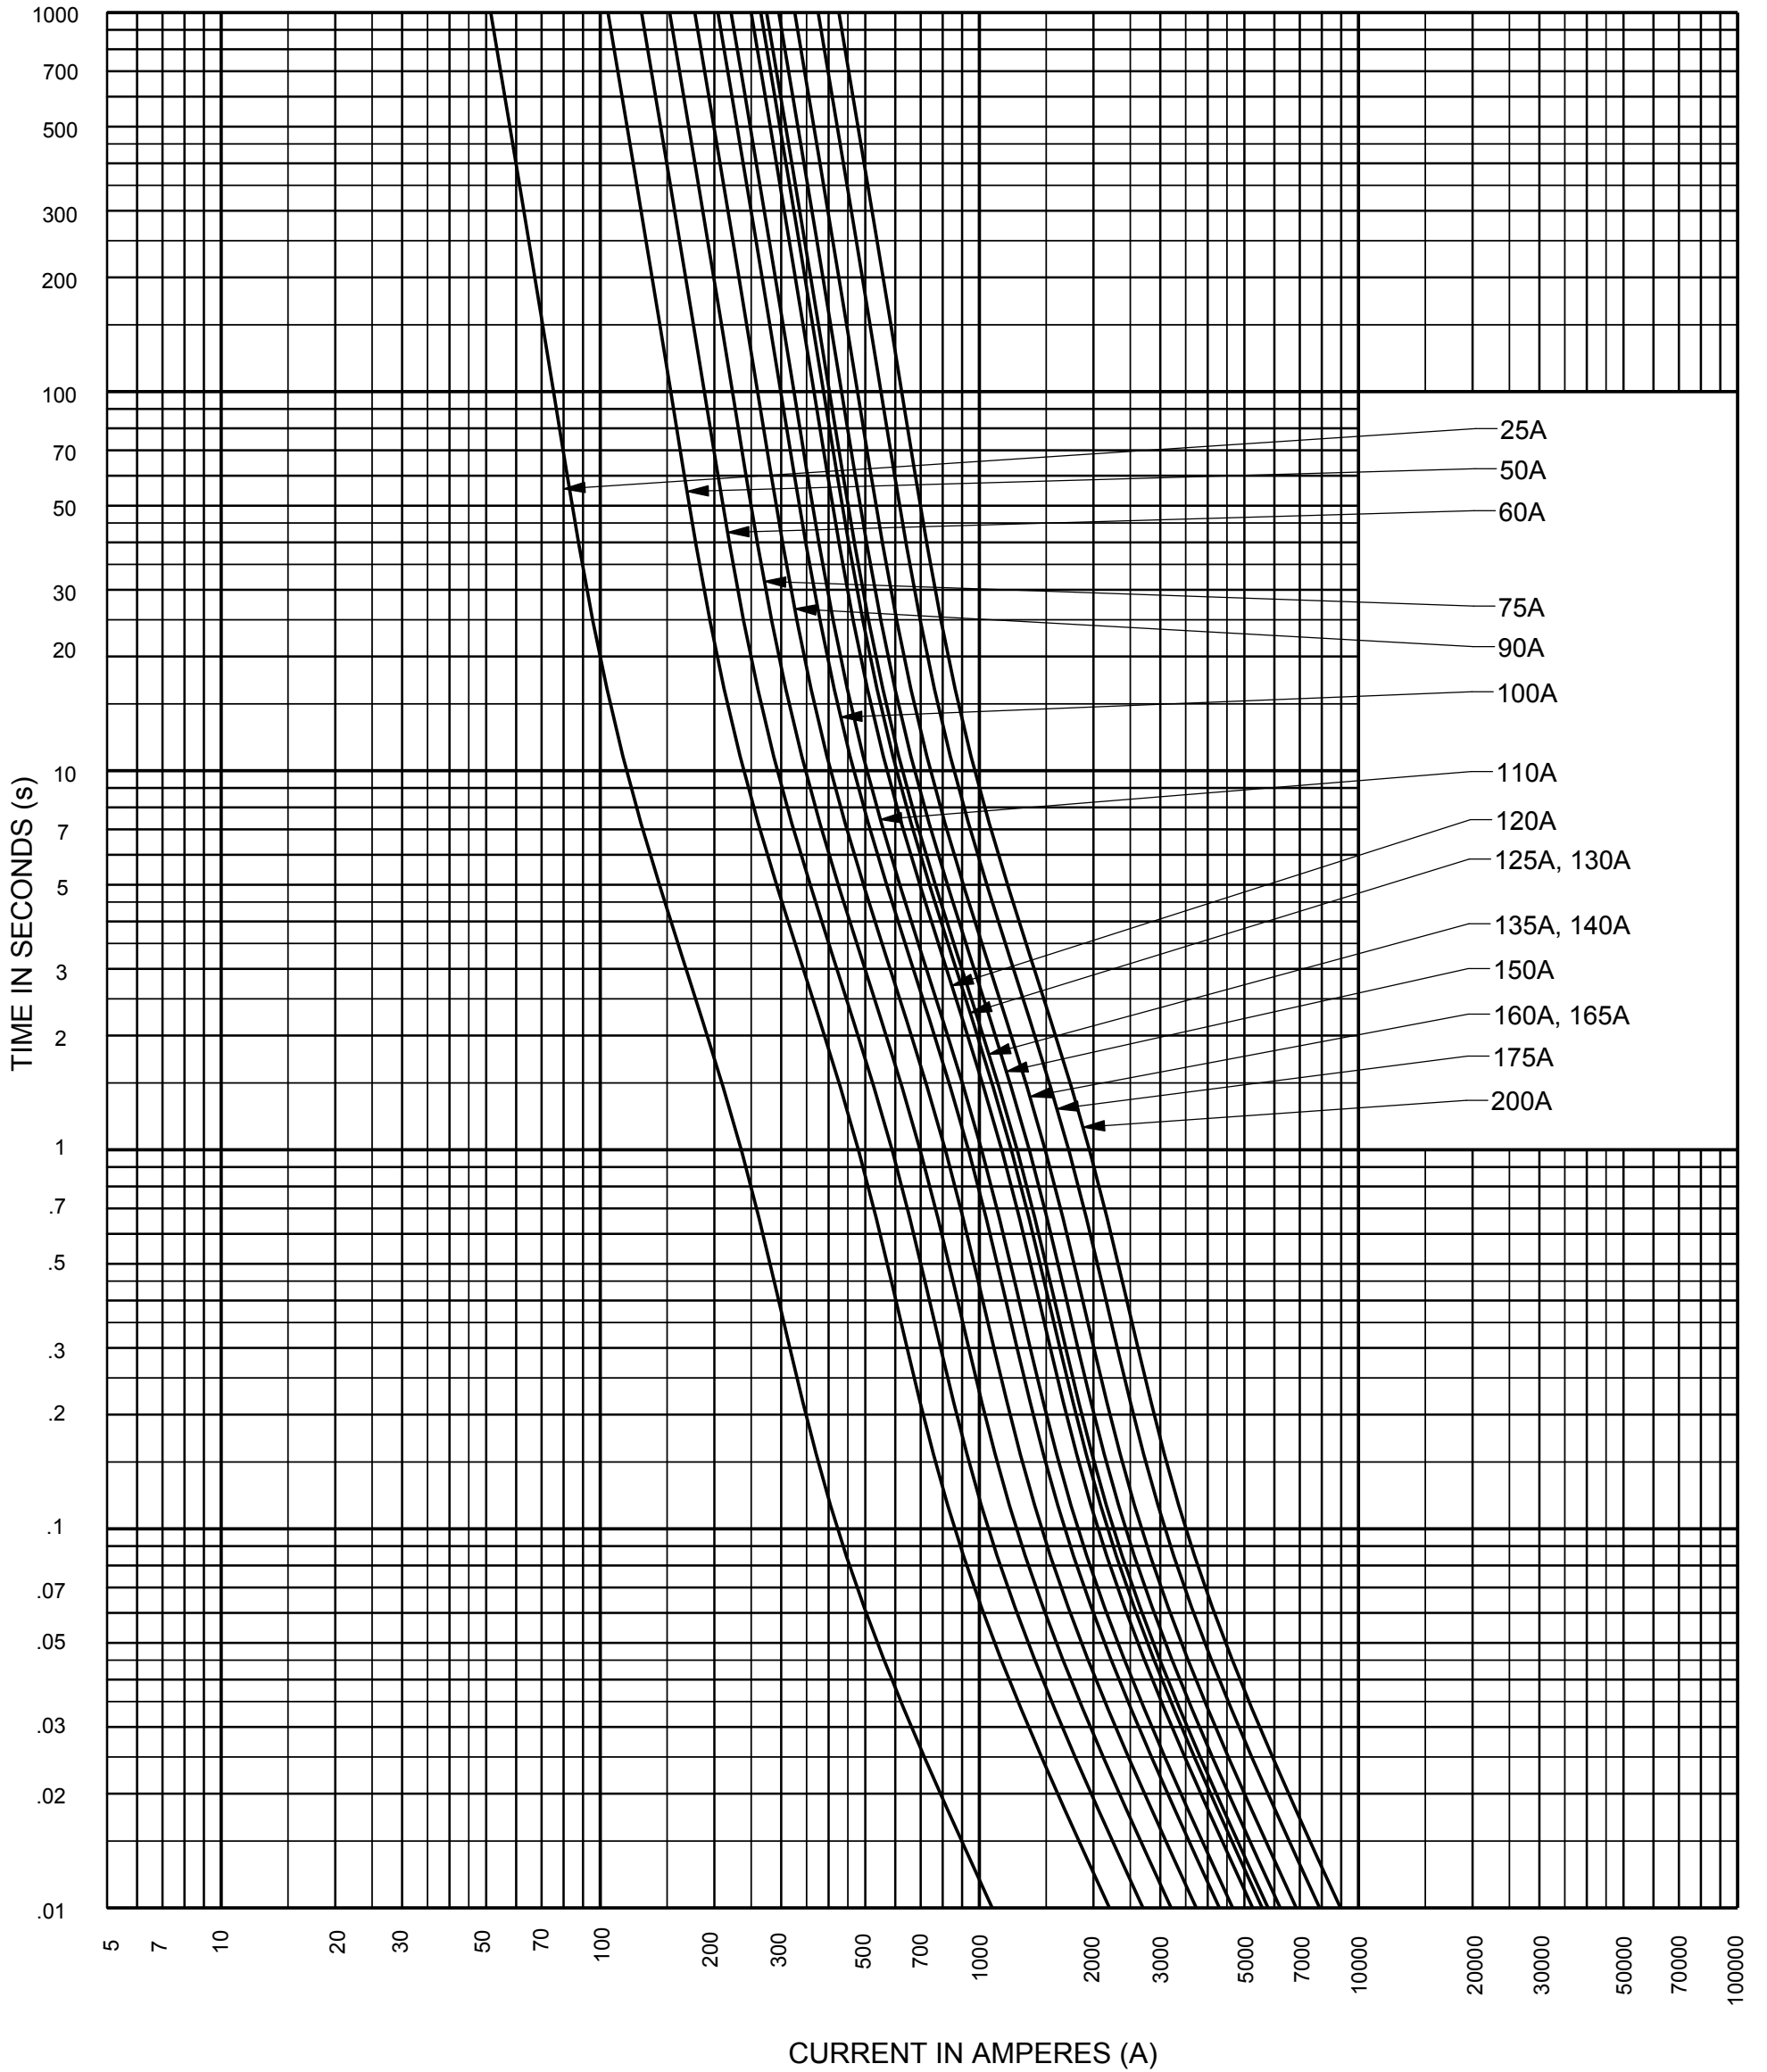

MEDIUM VOLTAGE CAPACITOR FUSE

CAT. NO. A150C(25-200)-10

25-200A 1.5kV

TOTAL CLEARING TIME CURRENT DATA

FERRAZ SHAWMUT
NEWBURYPORT, MA 01950

720557

CONTROL NO.: 827
REV.: A
FOLDER NO.: 47
DATE: 9-14-05