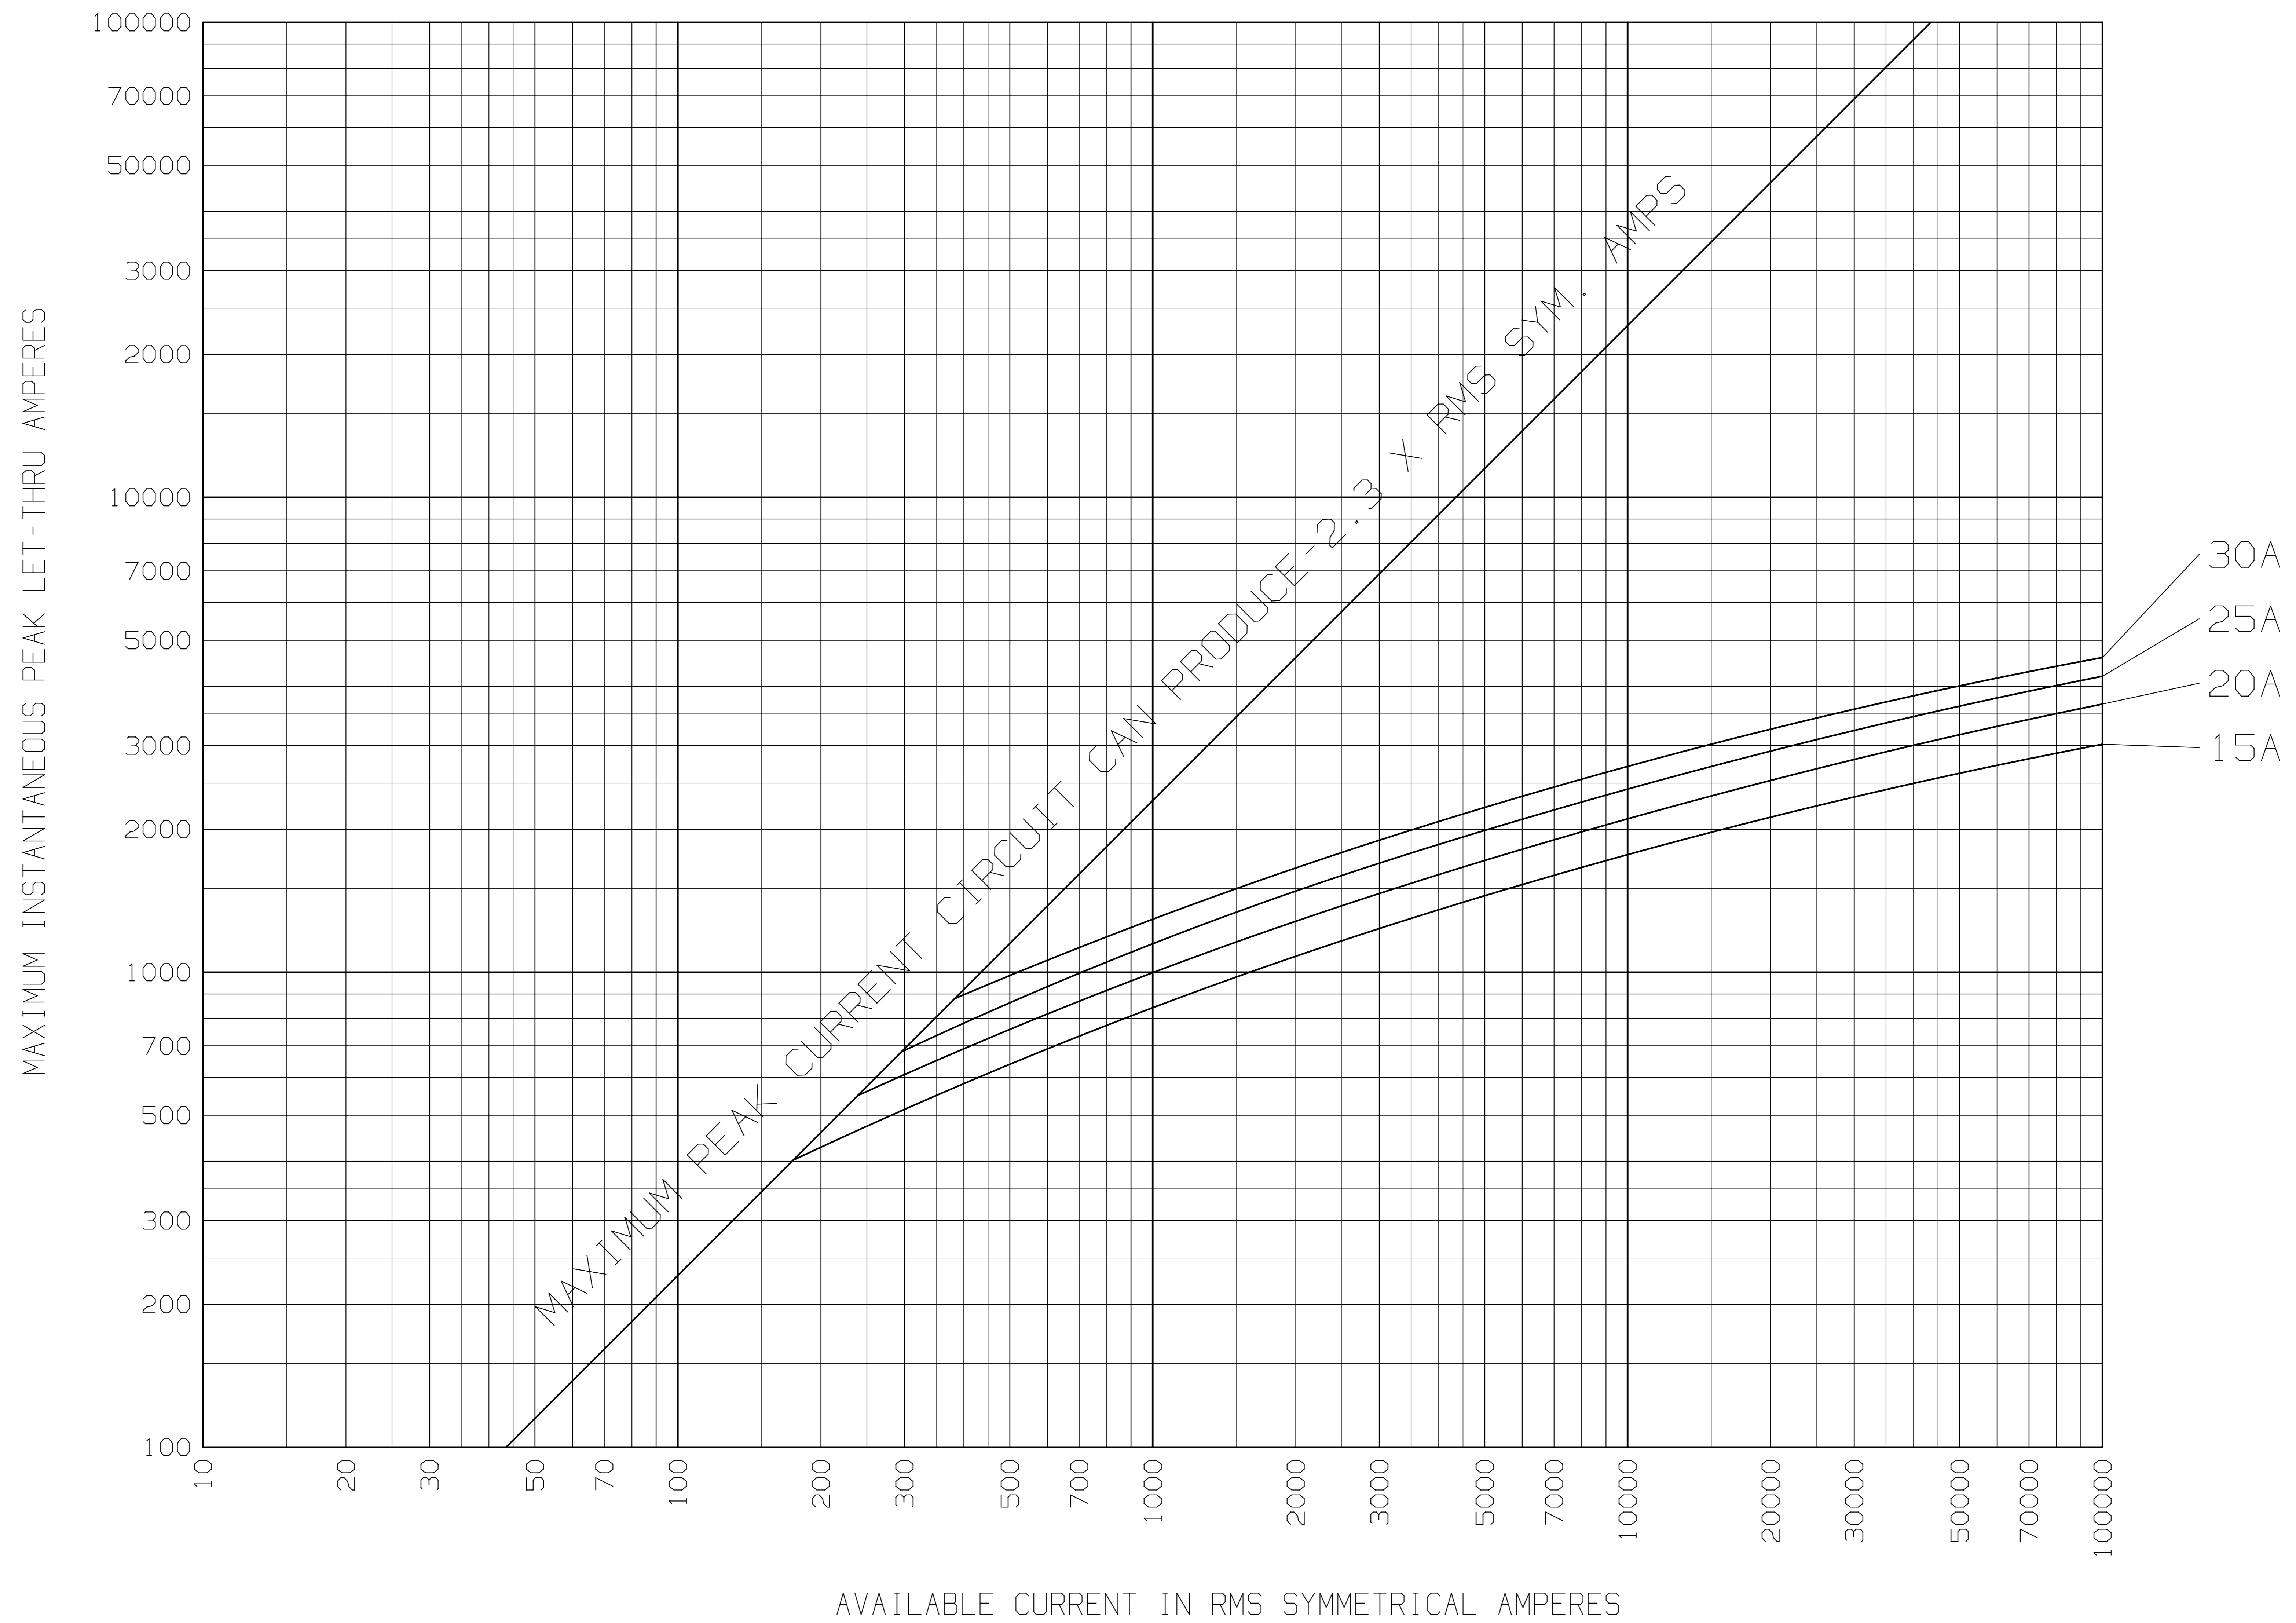

TIME DELAY CC FUSE

CAT. No. ATQR (AMP RATING)  
8-30 AMPS 600V

PEAK LET-THRU CURVE

Newburyport, MA 01950

720588

CONTROL NO: 605  
REV. -

FOLDER NO.: 40D

08/13/04