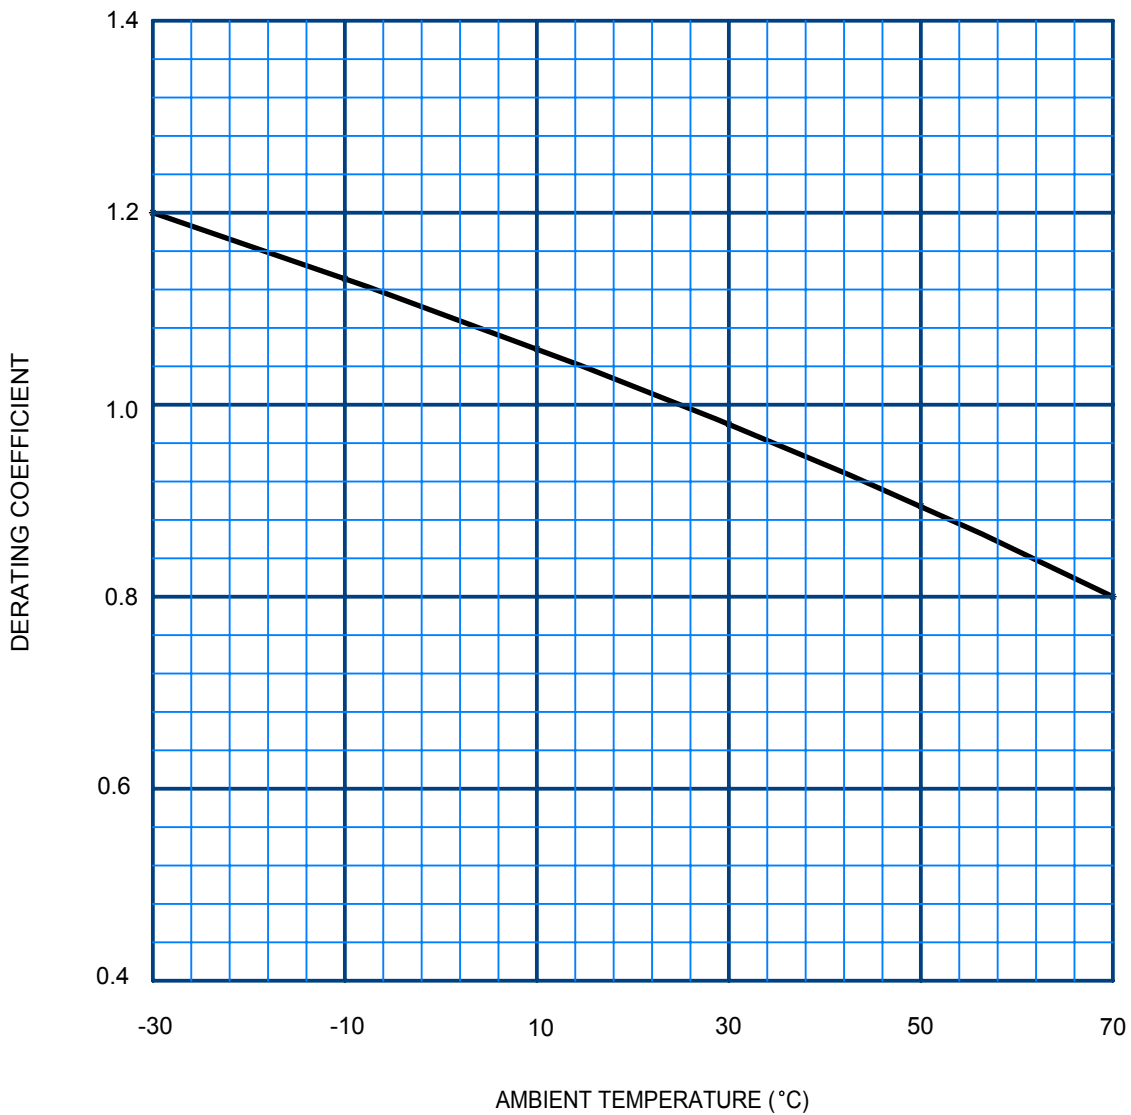

PHOTOVOLTAIC CLASS J FUSE

CAT. NO. HP6J(70-600)

70-600 AMPS 600VDC

AMPERE RATING VS. AMBIENT TEMPERATURE

MERSEN USA NEWBURYPORT-MA, LLC
374 MERRIMAC STREET
NEWBURYPORT, MA 01950

720871

CONTROL NO.: 1470
REV.: B
FOLDER NO.: 13C
DATE: 9-18-12