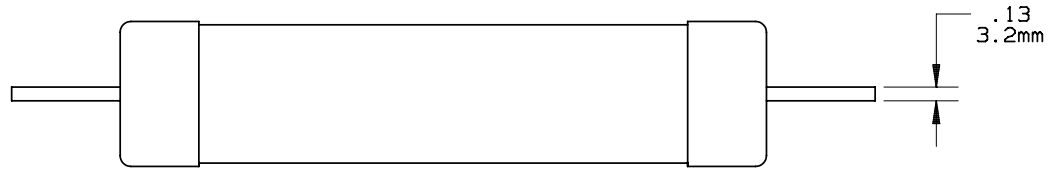

REV	DATE	ECO	DESCRIPTION	BY	CK	APP
-	12-1-10	NA	INITIAL RELEASE	LDB	NA	NA

MERSEN USA NEWBURYPORT-MA, LLC
374 MERRIMAC STREET
NEWBURYPORT, MA 01950

NRS(70-100)

OUTLINE DIMENSIONS
NOT TO BE USED FOR PRODUCTION

PRODUCT MANAGER
SIGN:
DATE:

DESIGN ENGINEER
SIGN:
DATE:

ONE TIME
70-100A 600V

701588