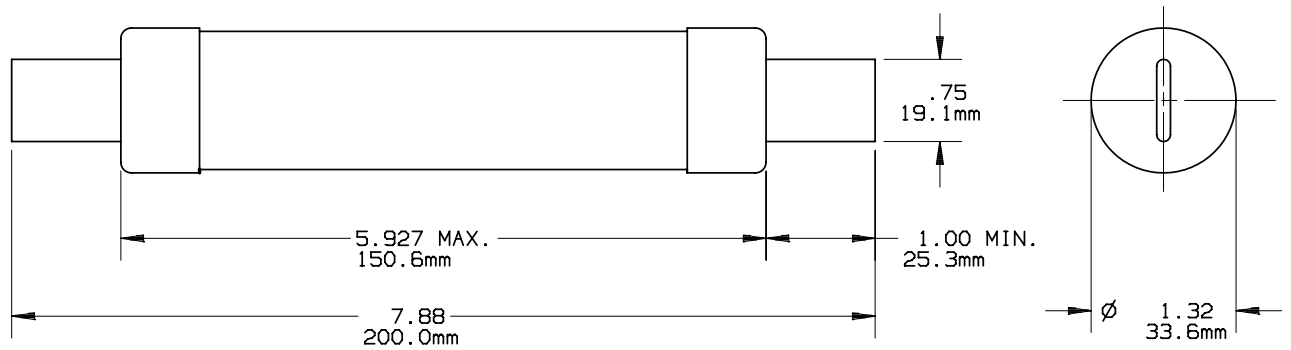

REV	DATE	ECO	DESCRIPTION	BY	CK	APP
-	12-1-10	NA	INITIAL RELEASE	LDB	NA	NA

MERSEN USA NEWBURYPORT-MA, LLC
374 MERRIMAC STREET
NEWBURYPORT, MA 01950

NRS(70-100)

OUTLINE DIMENSIONS
NOT TO BE USED FOR PRODUCTION

PRODUCT MANAGER
SIGN:
DATE:

DESIGN ENGINEER
SIGN:
DATE:

ONE TIME
70-100A 600V

701588