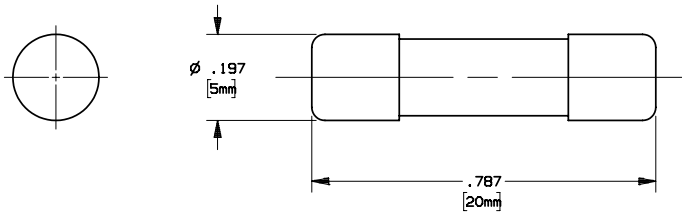

REV	DATE	ECO	DESCRIPTION	BY	CK	APP
-	9/12/11	NA	INITIAL RELEASE	GDR	NA	NA

MERSON USA NEWBURYPORT-MA, LLC
374 MERRIMAC STREET
NEWBURYPORT, MA 01950

GDG(1/32-10), GDG(1/10-10)-MSC

OUTLINE DIMENSIONS
NOT TO BE USED FOR PRODUCTION

GLASS FUSE

1/32-10A 250V

701.799

PRODUCT MANAGER

DESIGN ENGINEER

SIGN:

SIGN:

DATE:

DATE: